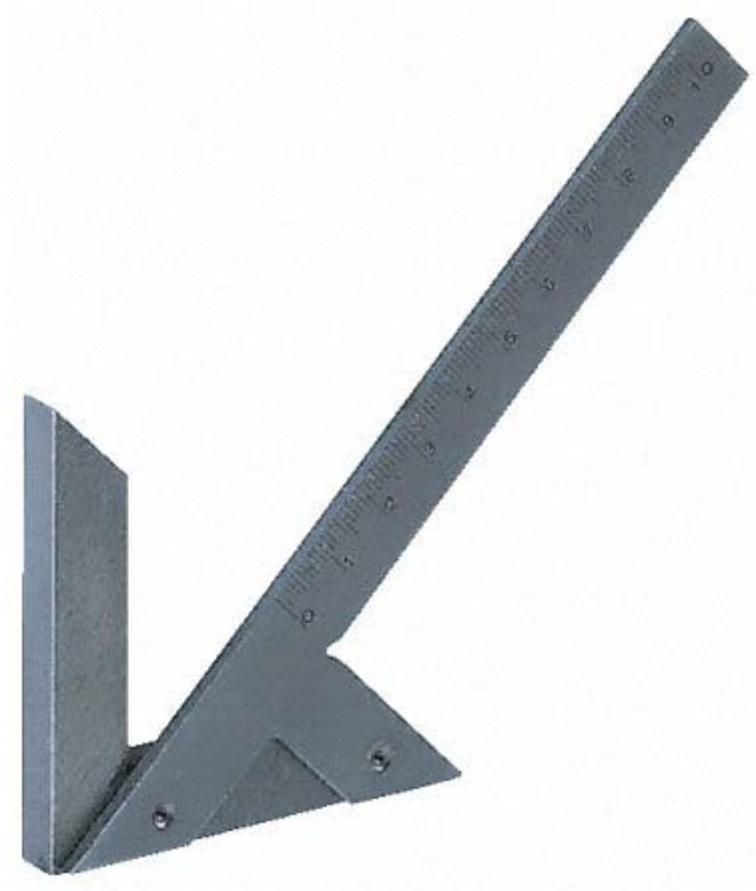

CENTRE SQUARE 100X70MM

Specifications

Number of Units 1