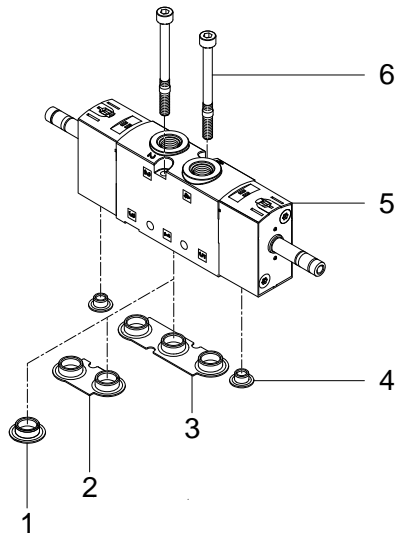

575516 VUVS-L25-B52-D-G14-F8 Solenoid valve - Series: All

575516 VUVS-L25-B52-D-G14-F8 Solenoid valve - Series: All

Pos.	Part no.	Type	Note	Qty.	Unit
A	8035636	VAME-B10-25-MK Assortment of spare parts	Spare parts: 1, 2, 3, 4, 6	1	PC
1		VUVS-G14 Seal	Not available separately, see position A	1	PC
2		VUVS-G14 Seal	Not available separately, see position A	1	PC
3		VUVS-G14 Seal	Not available separately, see position A	1	PC
4		VUVS-M5 Seal	Not available separately, see position A	2	PC
5		VUVS-L25-... Solenoid valve	Not available	1	PC
6		M4X50-10.9 Socket head screw	Not available separately, see position A Tightening torque 3 Nm / 2.2 lbf ft	2	PC