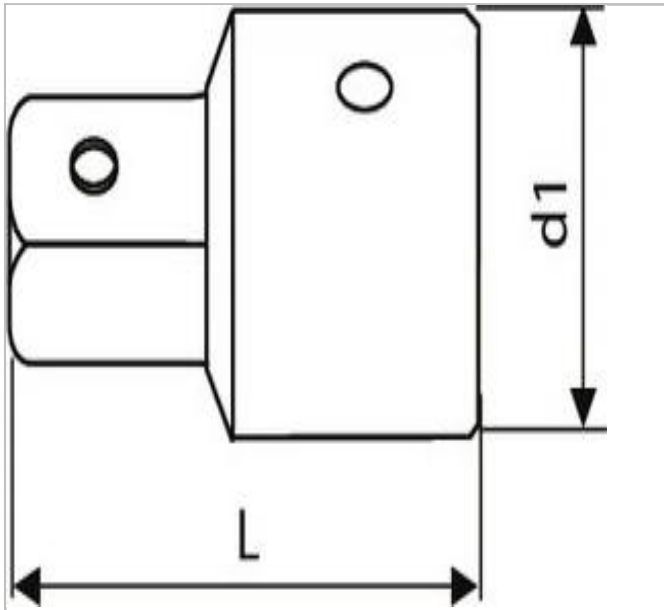

E117365 | EXPERT 3/8" to 1/4" coupler

Description:

- ISO 3316
- DIN 3123
- ISO 1174-1
- High Chrome finish.
- Chrome vanadium steel.
- For manual use.

Informations:

	E117365
Diameter D1 [mm]	17.0
Length L [mm]	25.4
Weight [Kg]	0,02