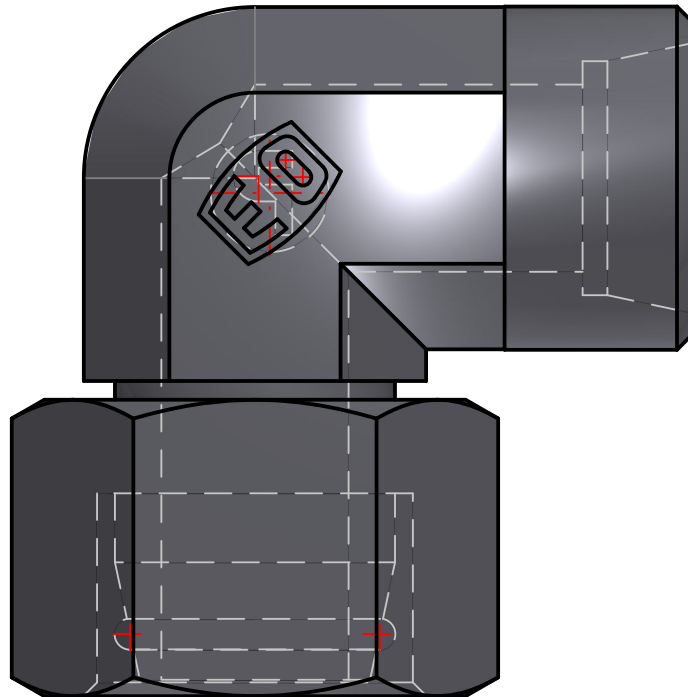

ENGINEERING YOUR SUCCESS.

Parker Hannifin Corporation  
High Pressure Connectors Europe  
Am Metallwerk 9  
33659 Bielefeld, Germany  
Ph: +49 (0) 521-4048-0  
Fax: +49 (0) 521-4048-4280

**PARKER High Pressure Connectors Europe Division**  
**Ermeto DIN tube to tube swivel high pressure hydraulic tube fittings**

PART Number: EW15LOMDCF

*Interactive 3D graphic, click to activate and rotate  
(3D capable PDF viewer required)*

Technical Data	
Part Number	EW15LOMDCF
Series Name	Ermeto DIN tube to tube swivel high pressure hydraulic tube fittings
Series Code	Ermeto DIN tube to swivel high pressure hydraulic tube fittings
Division ID	687614
Division Name	High Pressure Connectors Europe Division
Company	Parker Hannifin