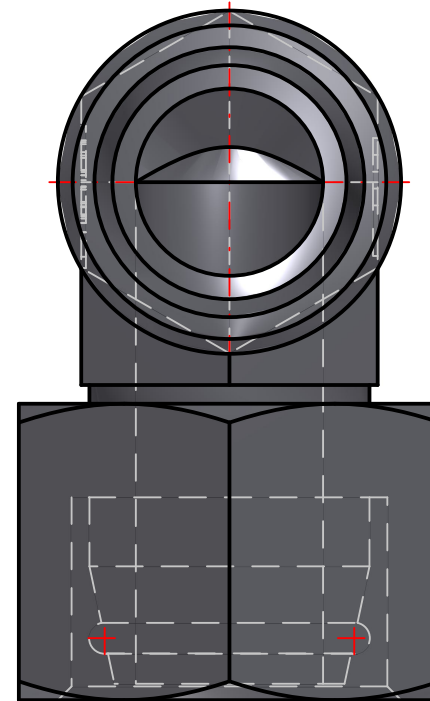

ENGINEERING YOUR SUCCESS.

Parker Hannifin Corporation  
High Pressure Connectors Europe  
Am Metallwerk 9  
33659 Bielefeld, Germany  
Ph: +49 (0) 521-4048-0  
Fax: +49 (0) 521-4048-4280

**PARKER High Pressure Connectors Europe Division**  
**Ermeto DIN tube to tube swivel high pressure hydraulic tube fittings**

PART Number: EW15LOMDCF

*Interactive 3D graphic, click to activate and rotate  
(3D capable PDF viewer required)*

Technical Data	
Part Number	EW15LOMDCF
Series Name	Ermeto DIN tube to tube swivel high pressure hydraulic tube fittings
Series Code	Ermeto DIN tube to swivel high pressure hydraulic tube fittings
Division ID	687614
Division Name	High Pressure Connectors Europe Division
Company	Parker Hannifin