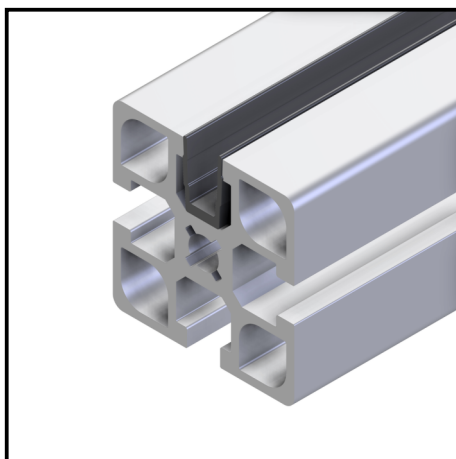

COVER PROFILE 45 LIGHT GREY

Article Nr. 22.1070/2

[See the product on the website](#) →

[Download CAD Files](#) →

TECHN. DATA / ITEMS SUPPLIED

- PVC, extruded, grey
- Colour: light grey similar to RAL 7035
- Weight = 0.060 kg/m

APPLICATIONS

- Mounted with groove inwards:
For closing profile grooves
- **Mounted with the groove to the outside:**
For the absorption of surface elements up to 6 mm thickness, dimensional compensation by silicone or sponge rubber cord **part no. 22.1102/0**

ASSEMBLY

- Snap or slip into profile groove

COVER PROFILE 45 LIGHT GREY

Article Nr. 22.1070/2

[See the product on the website →](#)

[Download CAD Files →](#)