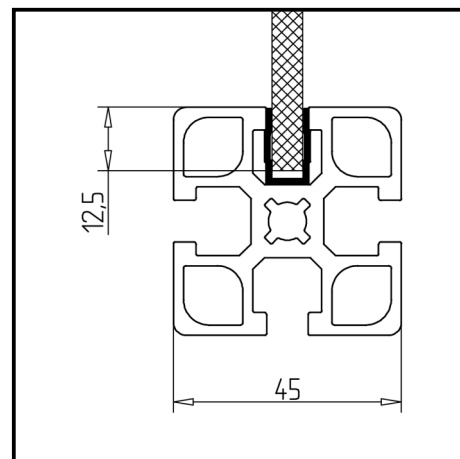

COVER PROFILE 45 LIGHT GREY

Article Nr. 22.1070/2

[See the product on the website](#) →

[Download CAD Files](#) →

TECHN. DATA / ITEMS SUPPLIED

- PVC, extruded, grey
- Colour: light grey similar to RAL 7035
- Weight = 0.060 kg/m

APPLICATIONS

- Mounted with groove inwards:
For closing profile grooves
- **Mounted with the groove to the outside:**
For the absorption of surface elements up to 6 mm thickness, dimensional compensation by silicone or sponge rubber cord **part no. 22.1102/0**

ASSEMBLY

- Snap or slip into profile groove

COVER PROFILE 45 LIGHT GREY

Article Nr. 22.1070/2

[See the product on the website →](#)

[Download CAD Files →](#)