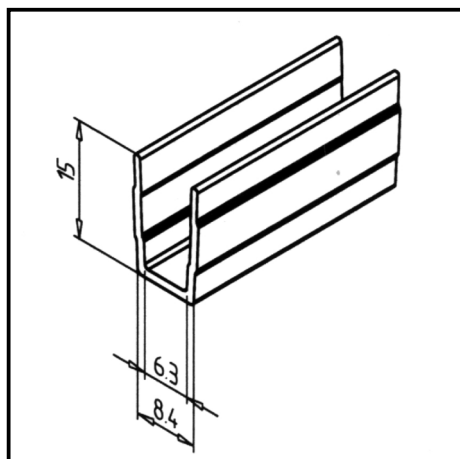

COVER PROFILE 45 LIGHT GREY

Article Nr. 22.1070/2

[See the product on the website](#) →

[Download CAD Files](#) →

TECHN. DATA / ITEMS SUPPLIED

- PVC, extruded, grey
- Colour: light grey similar to RAL 7035
- Weight = 0.060 kg/m

APPLICATIONS

- Mounted with groove inwards:
For closing profile grooves
- **Mounted with the groove to the outside:**
For the absorption of surface elements up to 6 mm thickness, dimensional compensation by silicone or sponge rubber cord **part no. 22.1102/0**

ASSEMBLY

- Snap or slip into profile groove

COVER PROFILE 45 LIGHT GREY

Article Nr. 22.1070/2

[See the product on the website →](#)

[Download CAD Files →](#)