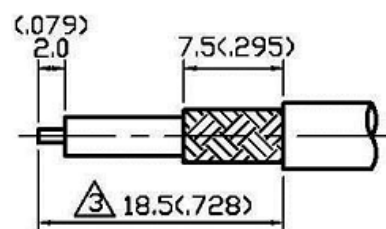

Datasheet

Crimp BNC R/A Plug for RG58 Cable

RS Stock number [546-3872](#)

Specifications:

- Body orientation: Right angle
- Cable type: RG58
- Contact material: Brass
- Contact plating: Gold
- Gender: Male
- Impedance: 50Ω
- Mounting type: Cable mount
- Polarity: Normal
- Termination Method: Clamp

Dimensions:

Units: mm (in)

STRIPPING DIMENSION