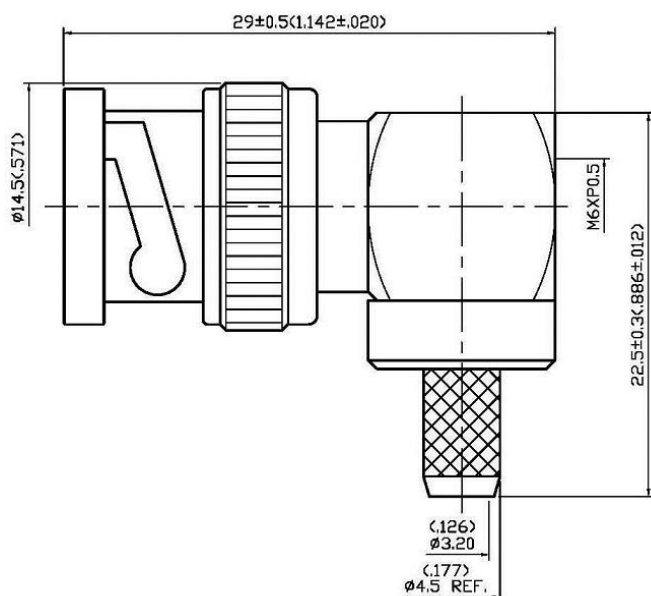

Datasheet

Crimp BNC R/A Plug for RG58 Cable

RS Stock number [546-3872](#)

Specifications:

- Body orientation: Right angle
- Cable type: RG58
- Contact material: Brass
- Contact plating: Gold
- Gender: Male
- Impedance: 50Ω
- Mounting type: Cable mount
- Polarity: Normal
- Termination Method: Clamp

Dimensions:

Units: mm (in)

STRIPPING DIMENSION