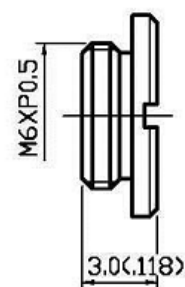

Datasheet

Crimp BNC R/A Plug for RG58 Cable

RS Stock number [546-3872](#)

Specifications:

- Body orientation: Right angle
- Cable type: RG58
- Contact material: Brass
- Contact plating: Gold
- Gender: Male
- Impedance: 50Ω
- Mounting type: Cable mount
- Polarity: Normal
- Termination Method: Clamp

Dimensions:

Units: mm (in)

STRIPPING DIMENSION