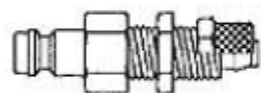

Male Thread Plug

4X6mm- M10X1	021 SU 04	14	44
6X8mm- M12X1	021 SU 06	17	44