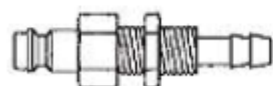

K - Chrome Plated

N - Nickel Plated

T - NPTF Thread

V - Viton Seal

Material

Coupler Body : Brass Nickel Plated

Sleeve : Steel Body : Brass Nickel Plated

Valve : Brass

Springs : Stainless Steel

Locking O-Ring : Stainless Steel

Balls : Stainless Steel

Seals : Buna (N)

Plug : Brass Nickel Plated

Couplers and Plugs

Male Thread Coupler

Connection	Order No	SW	Length	Dia
g 1/8"	021 EG 10	14	36	16
G 1/4"	021 EG 13	17	38	16
G 3/8"	021 EG 17	19	38	16
M 12X1,5	021 EG 12	17	39	16
M 14X1,5	021 EG 14	17	39	16

Male Thread Plug

4mm 1/6"	021 HU 04	32	9
5mm 1/5"	021 HU 05	32	9
6mm 1/4"	021 HU 06	32	9
8mm 5/16"	021 HU 08	32	9
9mm 5/14	021 HU 09	33	12
10mm 3/8"	021 HU 10	33	12
6mm Parker	021 HU 06 P	36	16

Female Thread Plug

4X6 mm- M10X1	021 PU 04	32	10
6X8 mm- M12X1	021 PU 06	32	12

Male Thread Plug

4X6mm- M10X1	021 SU 04	14	44
6X8mm- M12X1	021 SU 06	17	44

Male Thread Plug

4 mm- M10X1	021 MU 04	14	50
5 mm- M10X1	021 MU 05	14	50
6 mm- M12X1	021 MU 06	14	50
8 mm- M12X1	021 MU 08	14	50
9 mm- M12X1	021 MU 09	14	50
10 mm- M14X1	021 MU 10	17	50