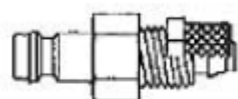

Female Thread Plug

4X6 mm- M10X1	021 PU 04	32	10
6X8 mm- M12X1	021 PU 06	32	12