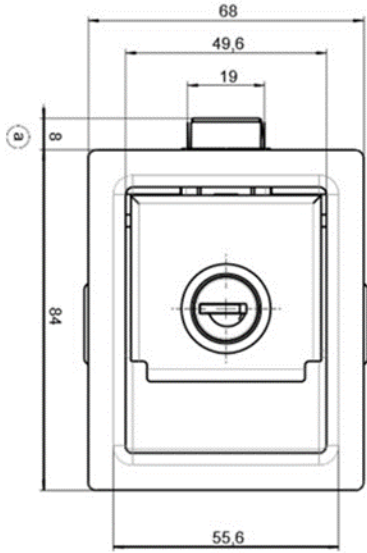

Datasheet

RS Pro Paddle Latch 84mm x 68mm x 7.4mm

RS Stock No: 136-3621

- Slam shut latch.
- Flush fitting minimises the risk of damage to the latch or passers-by.
- Spring loaded to ensure the latch remains flush to the door when unlatched.
- Manufactured from black polyester powder coated steel with a zinc plated steel tongue.
- Key lockable. Keyed alike and supplied with two keys.
- Simple fitting in a 72mm x 56mm rectangular cut out.
- External size on door: 84mm x 68mm x 7.4mm height to head of cylinder lock.
- Weight: 0.402 Kg.

Montageöffnung
Mounting opening

black powder coated
schwarz beschichtet

Flap-/Ausgangstür

Zf. Abw.

Chromstahl
18/10 A 18/10

Werkstoff
Stahl - Steel

STUV 042-01-01