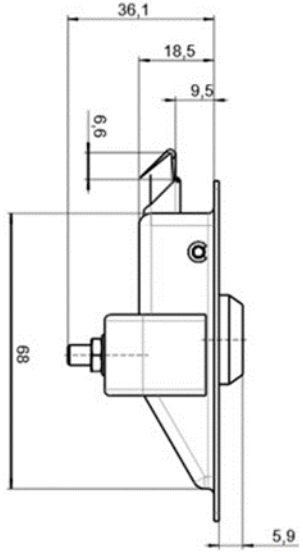

Datasheet

RS Pro Paddle Latch 84mm x 68mm x 7.4mm

RS Stock No: 136-3621

- Slam shut latch.
- Flush fitting minimises the risk of damage to the latch or passers-by.
- Spring loaded to ensure the latch remains flush to the door when unlatched.
- Manufactured from black polyester powder coated steel with a zinc plated steel tongue.
- Key lockable. Keyed alike and supplied with two keys.
- Simple fitting in a 72mm x 56mm rectangular cut out.
- External size on door: 84mm x 68mm x 7.4mm height to head of cylinder lock.
- Weight: 0.402 Kg.

Montageöffnung
Mounting opening

black powder coated
schwarz beschichtet

Flap-/Ausgangstür

Zf. Abw.

Chromstahl
18/10 A 18/10

Werkstoff
Stahl - Steel

STUV 042-01-01