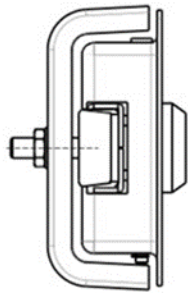

Datasheet

RS Pro Paddle Latch 84mm x 68mm x 7.4mm

RS Stock No: 136-3621

- Slam shut latch.
- Flush fitting minimises the risk of damage to the latch or passers-by.
- Spring loaded to ensure the latch remains flush to the door when unlatched.
- Manufactured from black polyester powder coated steel with a zinc plated steel tongue.
- Key lockable. Keyed alike and supplied with two keys.
- Simple fitting in a 72mm x 56mm rectangular cut out.
- External size on door: 84mm x 68mm x 7.4mm height to head of cylinder lock.
- Weight: 0.402 Kg.

Montageöffnung
Mounting opening

black powder coated
schwarz beschichtet

Flap-/Ausgangstür

Zf. Abw.

Chromstahl
18/10 A 18/10

Werkstoff
Stahl - Steel

STUV 042-01-01