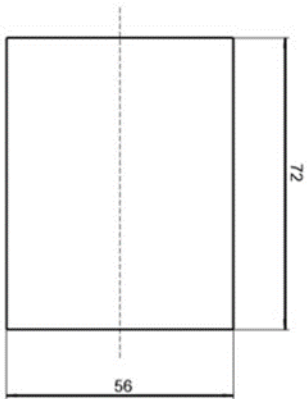

Datasheet

RS Pro Paddle Latch 84mm x 68mm x 7.4mm

RS Stock No: 136-3621

- Slam shut latch.
- Flush fitting minimises the risk of damage to the latch or passers-by.
- Spring loaded to ensure the latch remains flush to the door when unlatched.
- Manufactured from black polyester powder coated steel with a zinc plated steel tongue.
- Key lockable. Keyed alike and supplied with two keys.
- Simple fitting in a 72mm x 56mm rectangular cut out.
- External size on door: 84mm x 68mm x 7.4mm height to head of cylinder lock.
- Weight: 0.402 Kg.