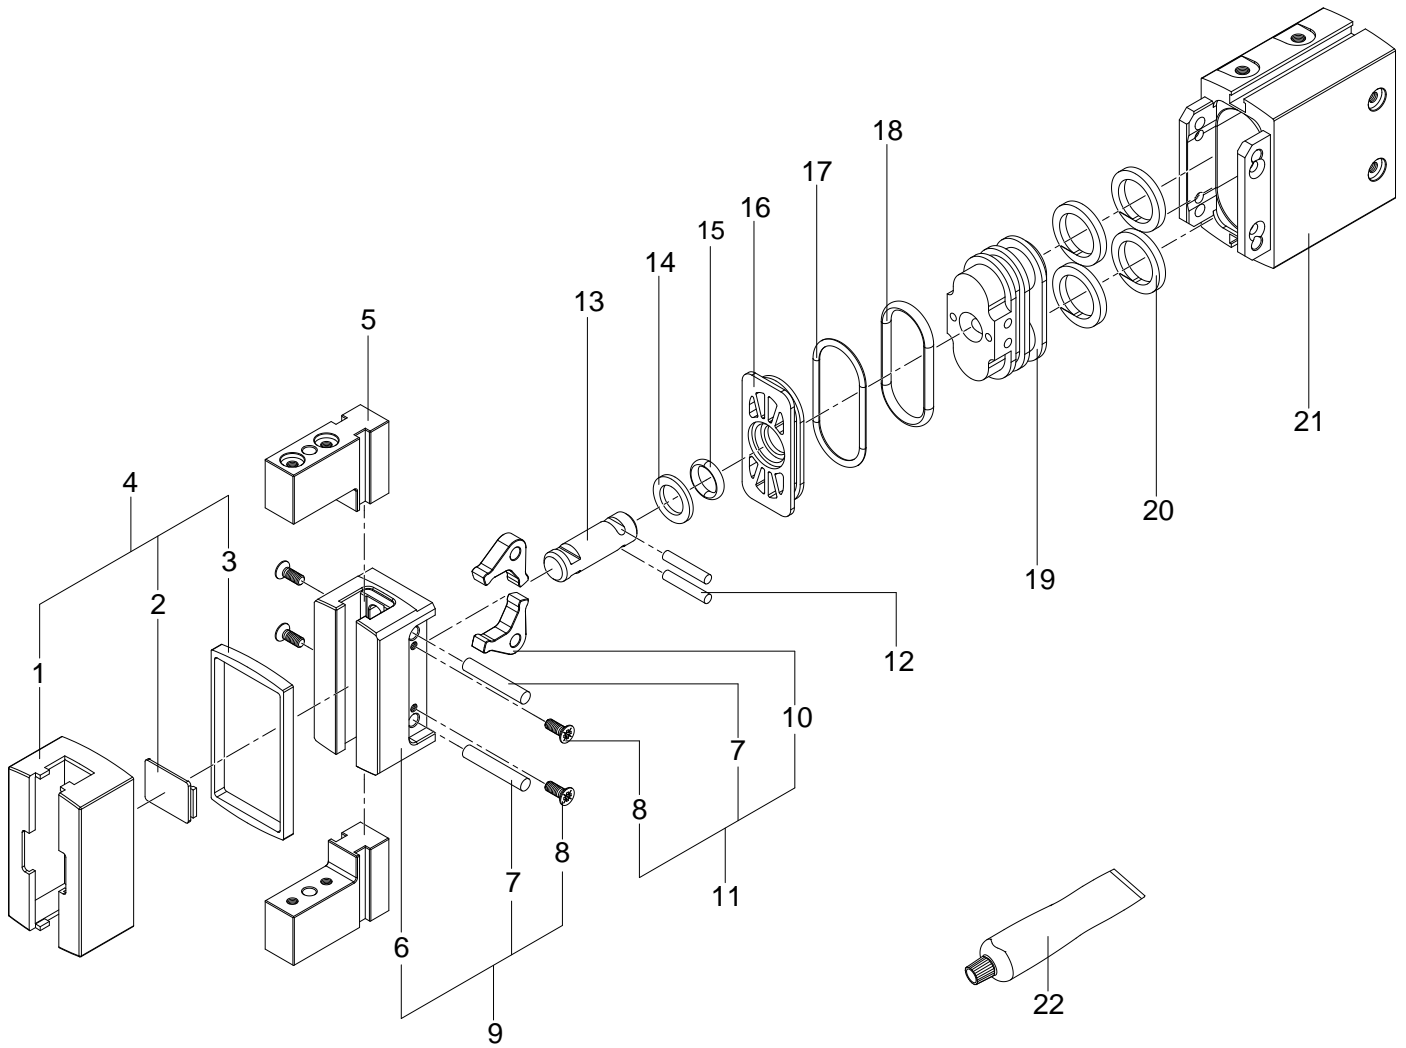

1254046 DHPS-20-A Parallel gripper - Series: All

1254046 DHPS-20-A Parallel gripper - Series: All

Pos.	Part no.	Type	Note	Qty.	Unit
A	1564011	DHPS-20-A Set of wearing parts		1	PC
1			Not available separately, see position 4	1	PC
2			Not available separately, see position 4	1	PC
3			Not available separately, see position 4	1	PC
4	1564010	DHPS-20-A Covering		1	PC
5	1564008	DHPS-20-A Gripper jaw		1	PC
6			Not available separately, see position 9	1	PC
7			Not available separately, see position 9+11+998	2	PC
8			Not available separately, see position 9+11+998	4	PC
9	1564009	DHPS-20-A Jaw guide		1	PC
10			Not available separately, see position 11	2	PC
11	1564007	DHPS-20-A Reversing lever		1	PC
12			Not available separately, see position 998	2	PC
13			Not available separately, see position 998	1	PC
14			Not available separately, see position 998	1	PC
15			Not available separately, see position 998+999 Grease using during assembly. See position 22	1	PC
16			Not available separately, see position 998	1	PC
17			Not available separately, see position 998+999 Grease using during assembly. See position 22	1	PC
18			Not available separately, see position 998+999 Grease using during assembly. See position 22	1	PC
19			Not available separately, see position 998	1	PC
20			Not available separately, see position 998	4	PC
21			Not available	1	PC
22	397394	LUB-M1-SILIKONFREI-10ML Lubricating grease		1	PC
99 8	1564006	DHPS-20-A Piston module		1	PC