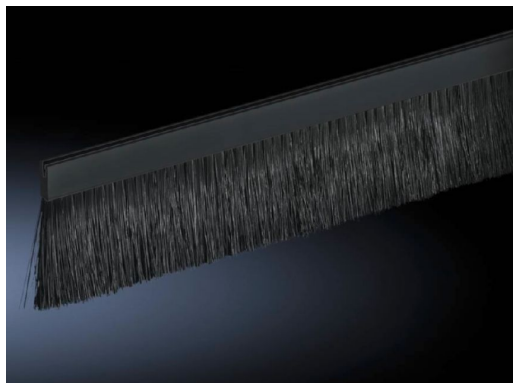

Rittal – The System.

Faster – better – everywhere.

Brush kit for TE 8000 – DK 7888.612

Date : Nov 1, 2017

ENCLOSURES

POWER DISTRIBUTION

CLIMATE CONTROL

IT INFRASTRUCTURE

SOFTWARE & SERVICES

FRIEDHELM LOH GROUP

Brush kit for TE 8000 – DK 7888.612

created: 01.11.2017 on www.rittal.com/com-en

Product description

Description: For cable entry in the roof plate.

Benefits: For simple top-mounting on the cut-out edge

Material: Plastic support with brushes

Product features

To fit: Width: 800 mm

Packs of: 2 pc(s).

Weight/pack: 0.32 kg

EAN: 4028177802155

Customs tariff number: 39269097

ETIM 6.0: EC000211