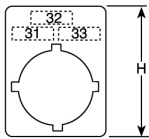

① Text height 3 mm. Only the initial character is upper case unless other is stated.

Legend plates for three-position selector switches

H = 39 mm

H = 39 mm

H = 44.5 mm

Engraved fixed legend plates, with symbols ①