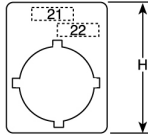

① Text height 3 mm.

Legend plates for two-position selector switches

H = 39 mm

Engraved fixed legend plates, with symbols ①

Of silvergrey aluminum

Symbol/Text

Pos. 21 Pos. 22

O I
I II
→ →→