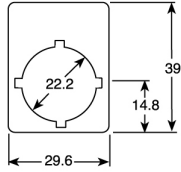

Legend plates for pushbuttons

Engraved fixed legend plates, with symbols ①

Of silvergrey aluminum

Symbol	Catalog No.
O	SK 615 550-61
I	SK 615 550-62
II	SK 615 550-63
←	SK 615 562-12
→	SK 615 562-18
↔	SK 615 562-27

Engraved fixed legend plates, with text ①

Of silvergrey aluminum

Text	Catalog No.
English	
Close	SK 615 552-13
Down	SK 615 552-14
Emergency stop	SK 615 552-15
Fast	SK 615 552-16
Forward	SK 615 552-17
In	SK 615 550-29
Inching	SK 615 552-18
Left	SK 615 552-39
Lower	SK 615 552-20
Off	SK 615 552-21
On	SK 615 552-22
Open	SK 615 552-23
Out	SK 615 552-24
Raise	SK 615 552-25
Reset	SK 615 552-27
Reverse	SK 615 552-28
Right	SK 615 552-40
Run	SK 615 552-29
Slow	SK 615 552-30
Start	SK 615 550-44
Stop	SK 615 552-31
Up	SK 615 552-32

① Text height 3 mm.