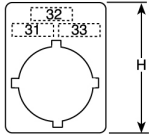

① Text height 3 mm. Only the initial character is upper case unless other is stated.

Legend plates for three-position selector switches

H = 39 mm

H = 39 mm

H = 44.5 mm

Engraved fixed legend plates, with symbols ①