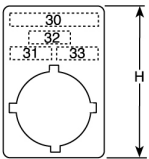

① Text height 3 mm. Only the initial character is upper case unless other is stated.

Legend plates for three-position selector switches

H = 39 mm

H = 39 mm

H = 44.5 mm

Engraved fixed legend plates, with symbols ①