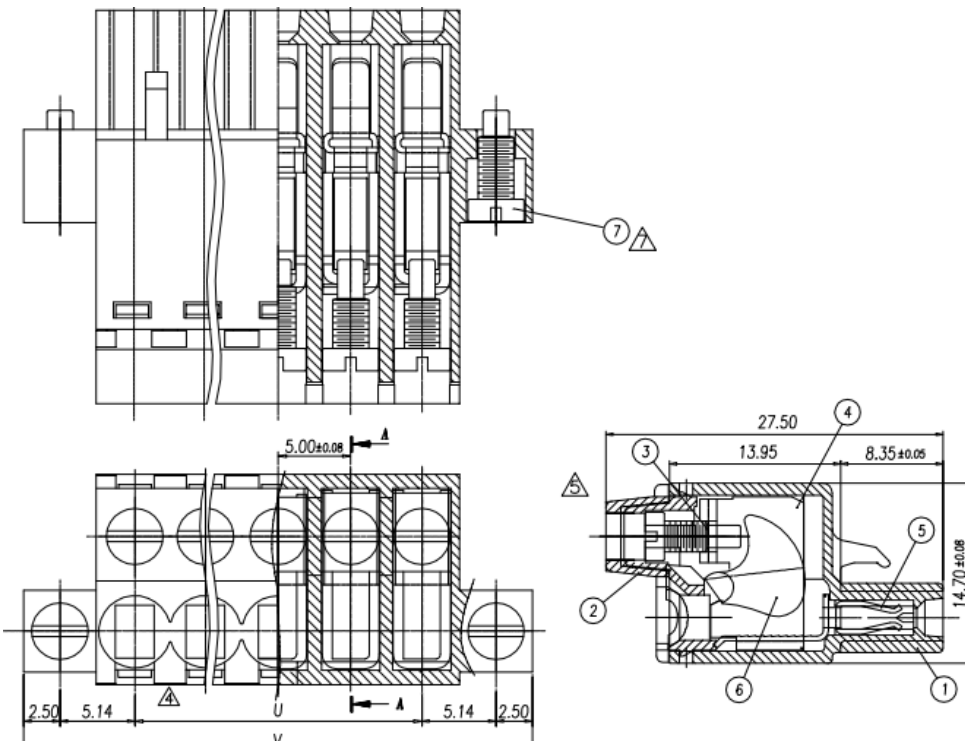

Datasheet

New 5.0mm Plug Straight with Flanges 15A

RS Stock 874-4843

Dimensions: (mm)

ENGLISH

Specifications

- Rating: 300 14A
- Pitch: 5.00mm
- Insulation Withstands Voltage: AC 2000V / Min
- Insulation Resistance: 1000M Ω or more at DC500V
- Using temperature range: -40°C~ + 105°C
- Screw Torque Value: 5kgf-cm
- Suitable Electric Wire: 24~12 AWG

Material

- Housing: Green
- End Cover: Green
- Screw: M2.5 Zn Plated
- Wire Cage: Zn Plated
- Clamp: Tin Plated
- Cam: Zn Plated
- Screw: M2.5 Zn Plated