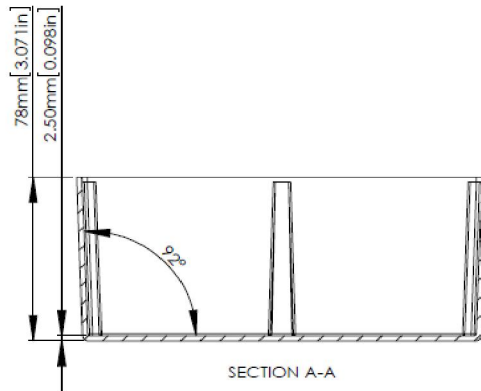

RS Stock No.1465293

SECTION B-B

SIX (6) #6-32X5/8"
SELF-TAPPING SCREWS.

SECTION A-A

ASSEMBLY

According to ISO 2768-m	
Measuring DIM=L	Tolerances
0.5<L<=3.0mm	±0.1mm
3.0<L<=6.0 mm	±0.1mm
6.0<L<=30.0 mm	±0.2mm
30.0<L<=120.0 mm	±0.3mm
120.0<L<=400.0 mm	±0.5mm
400.0<L<=1000.0 mm	±0.8mm