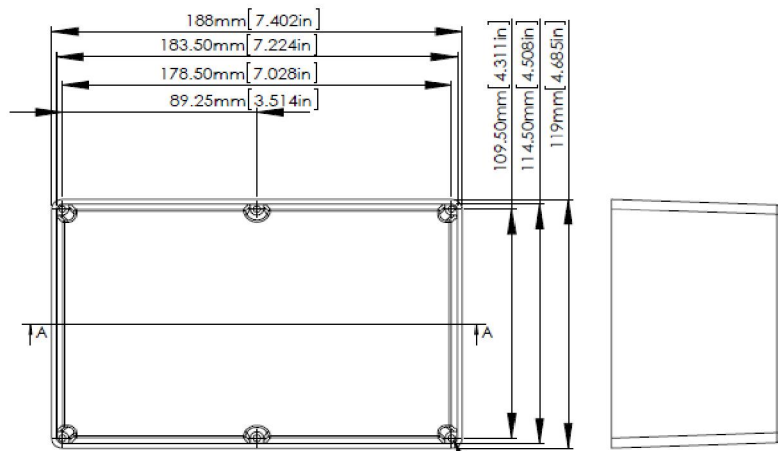

RS Stock No.1465293

SECTION B-B

SIX (6) #6-32X5/8"
SELF-TAPPING SCREWS.

SECTION A-A

ASSEMBLY

According to ISO 2768-m	
Measuring DIM=L	Tolerances
0.5<L<=3.0mm	±0.1mm
3.0<L<=6.0 mm	±0.1mm
6.0<L<=30.0 mm	±0.2mm
30.0<L<=120.0 mm	±0.3mm
120.0<L<=400.0 mm	±0.5mm
400.0<L<=1000.0 mm	±0.8mm