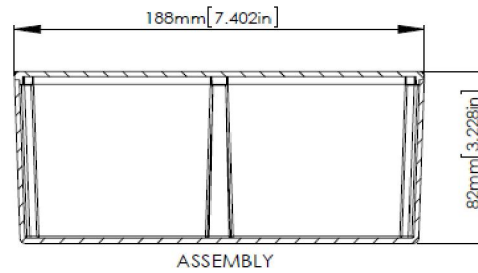

RS Stock No.1465293

SECTION B-B

SIX (6) #6-32X5/8"
SELF-TAPPING SCREWS.

SECTION A-A

ASSEMBLY

According to ISO 2768-m	
Measuring DIM=L	Tolerances
0.5<L<=3.0mm	±0.1mm
3.0<L<=6.0 mm	±0.1mm
6.0<L<=30.0 mm	±0.2mm
30.0<L<=120.0 mm	±0.3mm
120.0<L<=400.0 mm	±0.5mm
400.0<L<=1000.0 mm	±0.8mm