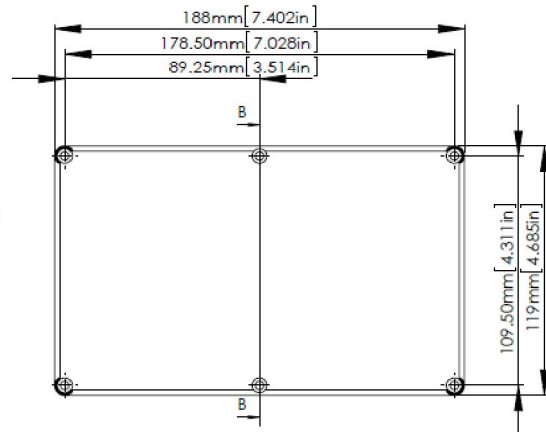

RS Stock No.1465293

SECTION B-B

SIX (6) #6-32X5/8"
SELF-TAPPING SCREWS.

SECTION A-A

ASSEMBLY

According to ISO 2768-m	
Measuring DIM=L	Tolerances
0.5<L<=3.0mm	±0.1mm
3.0<L<=6.0 mm	±0.1mm
6.0<L<=30.0 mm	±0.2mm
30.0<L<=120.0 mm	±0.3mm
120.0<L<=400.0 mm	±0.5mm
400.0<L<=1000.0 mm	±0.8mm