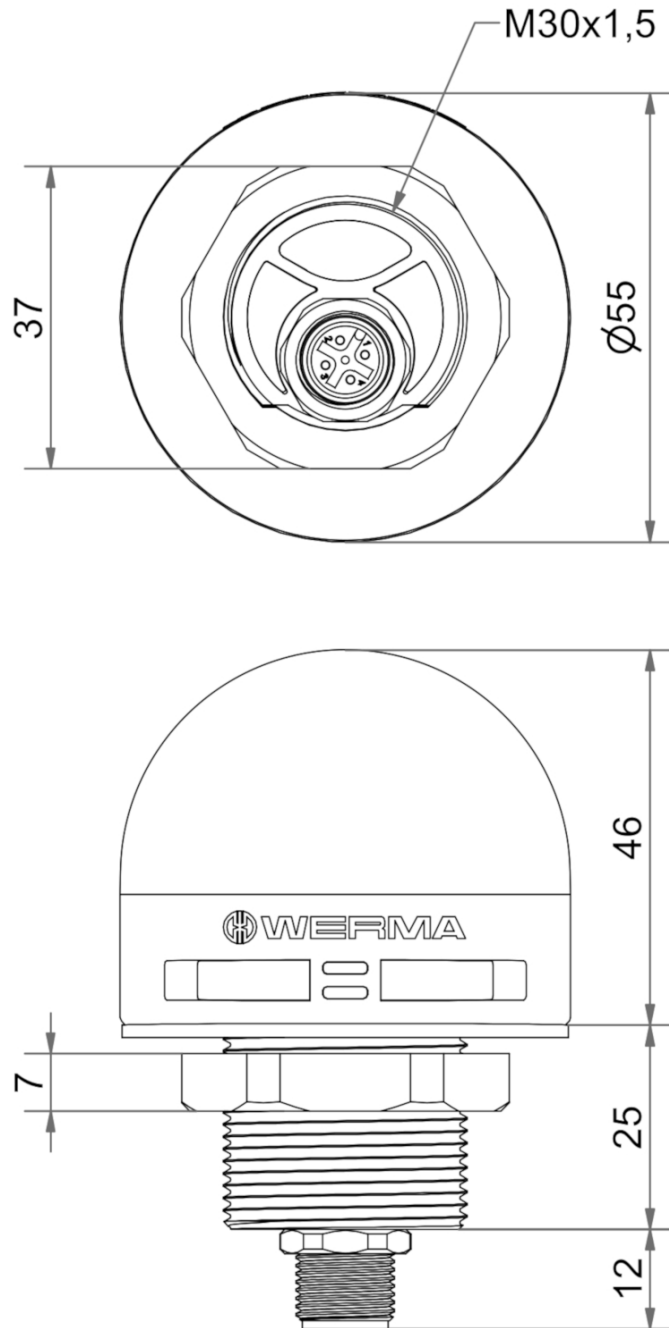

MC55 Smart + Acoustic

DRAWING

! For additional installation and mounting information, refer to the appropriate user guide at www.werma.com. This printed copy is for information only and is subject to alteration.