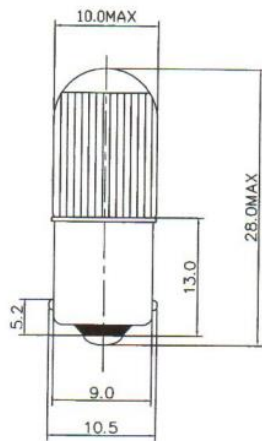

Datasheet

Clear Wedge Filament Indicator Lamp

RS Stock number 106-408

Dimensions: (mm)

Structure	
Bulb Type	T10x30
Bulb Diameter	Ø10.0Max
Length	28.0Max
Base Type	Wedge Base

Design Characteristics	
Voltage	12V
Amperage	250mA±10%
Gas Type	Neon Filled Gas
Life Hours	50,000Hours