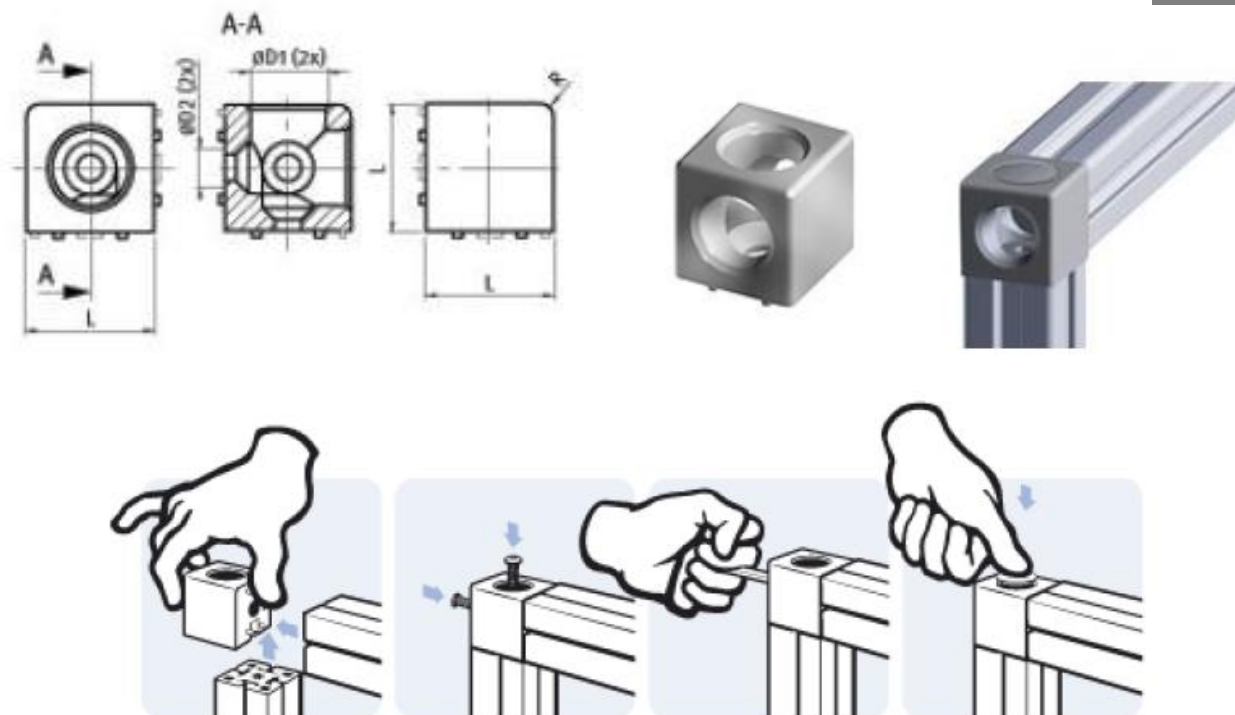

2 Way Cube Connector with cover caps

ENGLISH

Description To connect up to two aluminium profiles at right angles, with cover caps to cover the bores

Material Cube connector: Die-cast aluminum
Cover caps: Nylon PA

Surface Cube connector: Silver color painted / plain
Cover caps: Silver color painted / black

Version	N	L [mm]	D1 [mm]	D2 [mm]	R [mm]	Weight [g]
Cube Connector for profile 30	8	30.0	18.0	9.0	2.0	47.0
Cube Connector for profile 40	8	40.0	24.0	8.5	4.0	115.0

RS Article no.	Product Description	Compatible with groove size	Product system	Structural element type
7675572	2 way cube connector 30x30	6	30	Connector Bracket & Joint
7675718	2 way cube connector 40x40	8	40	Connector Bracket & Joint