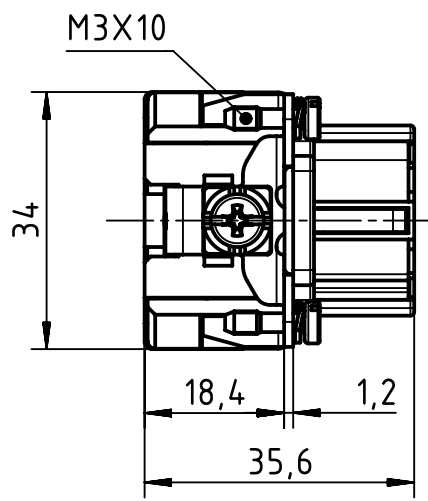

1 2 3 4 5 6

panel cut out

	FREE SIZE TOL:			TITLE		REV.
				RS Pro 24E cage clamp insert 24 contacts F		A
	DRAWN BY	Limei.L	2018.3.16	SIZE	PART NUMBER	SHEET
	CHECKED BY	Andy.Y	2018.3.16	A4	1715741	1 OF 1
APPROVED BY	Steven.W	2018.3.16	SCALE 1:1	MATERIAL:	UNIT: mm	