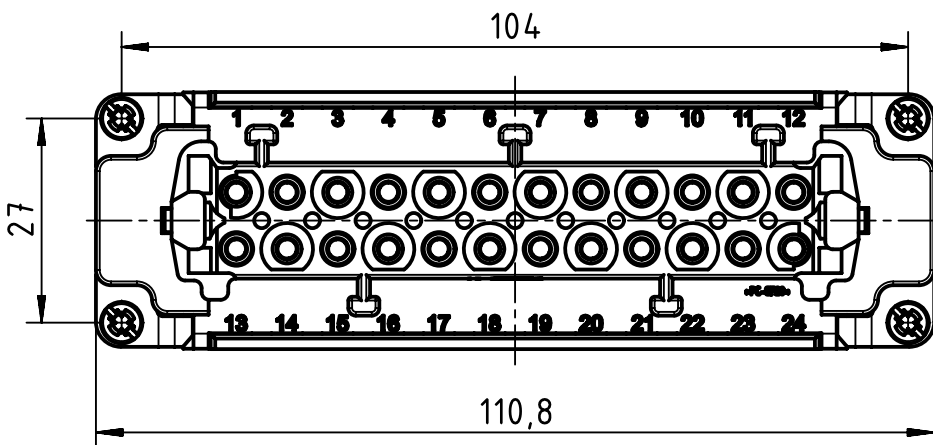

1 2 3 4 5 6

panel cut out

	FREE SIZE TOL:			TITLE		REV.
				RS Pro 24E cage clamp insert 24 contacts F		A
	DRAWN BY	Limei.L	2018.3.16	SIZE	PART NUMBER	SHEET
	CHECKED BY	Andy.Y	2018.3.16	A4	1715741	1 OF 1
APPROVED BY	Steven.W	2018.3.16	SCALE 1:1	MATERIAL:	UNIT: mm	