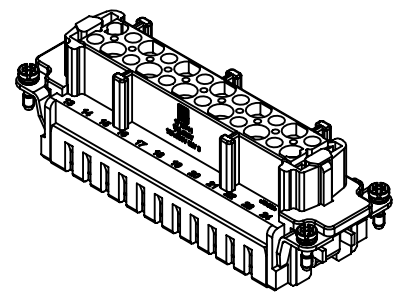

1 2 3 4 5 6

panel cut out

	FREE SIZE TOL:			TITLE		REV.
				RS Pro 24E cage clamp insert 24 contacts F		A
	DRAWN BY	Limei.L	2018.3.16	SIZE	PART NUMBER	SHEET
	CHECKED BY	Andy.Y	2018.3.16	A4	1715741	1 OF 1
APPROVED BY	Steven.W	2018.3.16	SCALE 1:1	MATERIAL:	UNIT: mm	