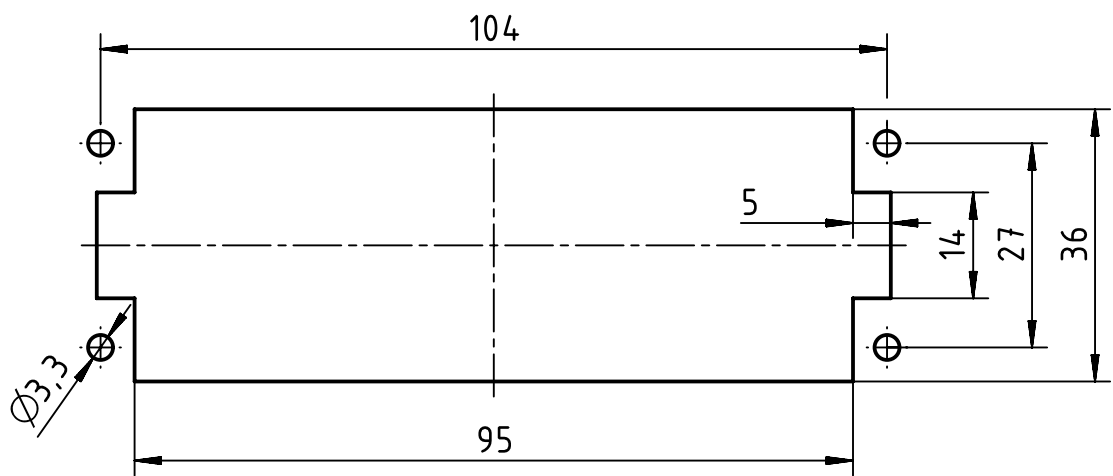

1 2 3 4 5 6

panel cut out

	FREE SIZE TOL:			TITLE		REV.
				RS Pro 24E cage clamp insert 24 contacts F		A
	DRAWN BY	Limei.L	2018.3.16	SIZE	PART NUMBER	SHEET
	CHECKED BY	Andy.Y	2018.3.16	A4	1715741	1 OF 1
APPROVED BY	Steven.W	2018.3.16	SCALE 1:1	MATERIAL:	UNIT: mm	