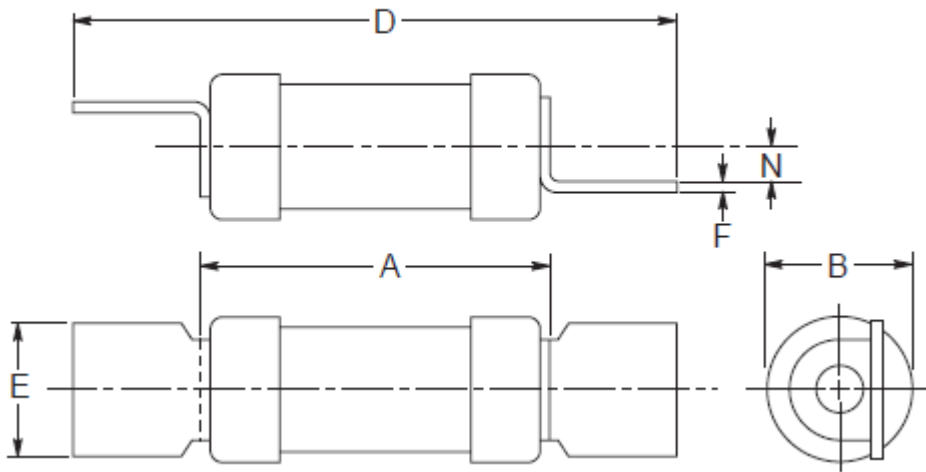

Datasheet

Industrial HRC Fuse

RS Stock number 521-2949

Dimensional Data:

Dimensions - mm

S/N	Amp Rating	Pre-arcing	Total @ 415V	Total @ 550V	Nom Watts Loss	Rated Voltage (AC)	A	B	D	E	F	N
5212911	10	120	400	490	2.1	550	34.6	13.8	58.5	12.7	.8	3.5
5212927	16	120	470	730	1.8	550	34.6	13.8	58.5	12.7	.8	3.5
5212949	25	560	2300	3550	2	550	34.6	13.8	58.5	1.7	.8	3.5

Time-Current Characteristic Curve (Full Size Curves Available)