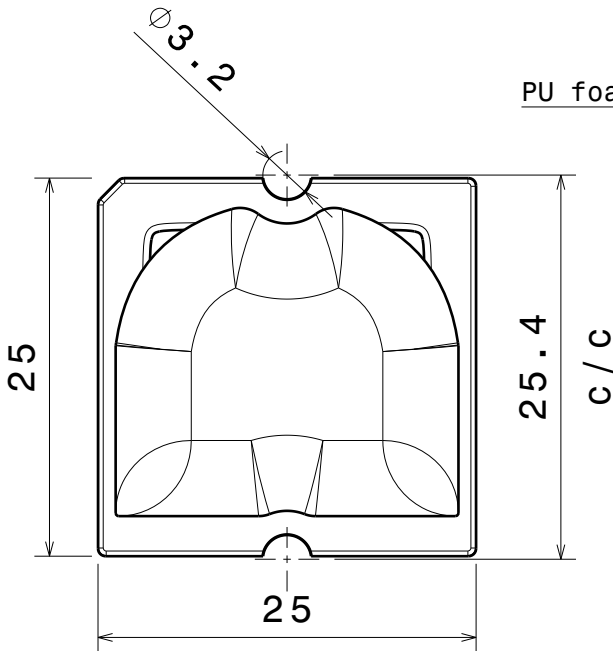

D

C

B

A

4

4

Front view

8.12

Isometric view

3

3

Top view

PU foam tape 0.4mm

Bottom view

2

2

INDEX	PART NO	DESCRIPTION	MATERIAL	COLOUR
1	CA13837	STRADA-SQ-T-DWC	PMMA	

Tolerances if not otherwise shown
According to DIN ISO 2768-1
Linear measures:
up to 30mm class M, otherwise class C
According to DIN ISO 2768-2
Form and position: class L

SIZE PART NUMBER

A4

CA13837

SCALE

2:1

WEIGHT

2,7 g

SHEET