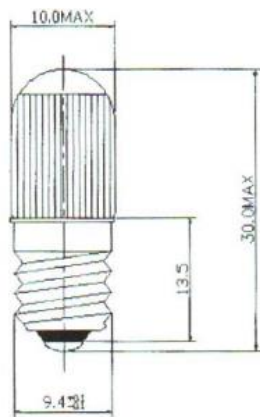

Datasheet

Orange Neon Indicator Lamp

RS Stock number 655-9457

Dimensions: (mm)

Structure	
Bulb Type	T10x30
Bulb Diameter	10.0mm
Length	30.0mm
Base Type	E10

Design Characteristics	
Voltage	110/120V
Amperage	4.5A±10%
Brightness Level	Ultra-High
Gas Type	Neon Gas Filled
Life Hours	50,000Hours