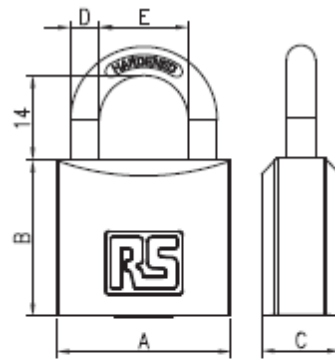

ENGLISH

Datasheet

Brass Key Padlock, 5mm Shackle

RS Stock number [7815997](#)

Item	Lock Body Dimension(mm)		
	A	B	C
7815997	30	27	13

Shackle Dimension(mm)		
D	E	F
5	15	14

Features

- Solid brass lock body and lock cylinder with great corrosion resistance
- High precision keys produced by professional equipment, little interchange
- Pin tumbler structure for great pick resistance test
- Different sizes of lock body and shackle for different choices

Specification

- Body Width 30mm
- Lock Type Key
- Material Brass
- Quantity Per Package 1Each
- Shackle Diameter 5mm
- Shackle Length 14mm
- Shackle Type Open
- Weather Proof Yes