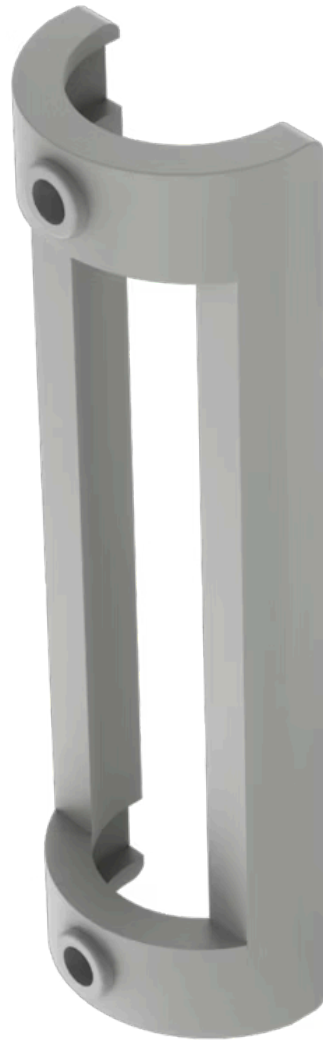

Adaptor for housing, pole mounting 25 mm dia.

Distribution by
Rs-online

84-9300.8

<https://rs-online.eao.com/component/84-9300.8...>

Your product:

84-9300.8

Adaptor for housing, pole mounting 25 mm dia.

FRONT

Colour: Grey

MECHANICAL CHARACTERISTICS

Weight: 0.008 kg

OTHER

Short Description: Adaptor for housing, pole mounting 25 mm dia., Plastic, Grey

Titel Accessory: Adaptor for housing, pole mounting 25 mm dia.

Material: Plastic

Product attributes: For housing, pole mounting 35 mm dia.

Colour RAL: 7016 RAL

Dimension drawings: