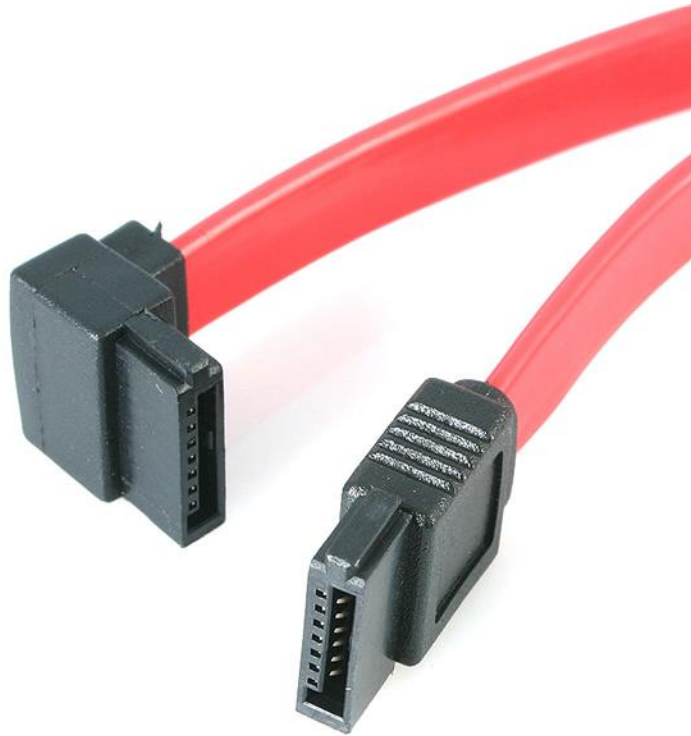

12in SATA to Left Angle SATA Serial ATA Cable

Product ID: SATA12LA1

The SATA12LA1 Left Angle (90-degree) SATA Cable features a standard (straight) SATA receptacle as well as a left-angled SATA receptacle, providing a simple 12-inch connection to a Serial ATA drive, with full SATA 3.0 bandwidth support of up to 6Gbps when used with SATA 3.0 compliant drives.

The left-angled SATA connection enables you to plug in your Serial ATA hard drive in hard to reach areas or tight spaces, while the low profile and flexible design of the cable improves airflow and reduces clutter in your computer case, helping to keep the case clean and cool.

Constructed of only top quality materials and designed for optimum performance and reliability this 12" SATA cable is backed by our lifetime warranty.

As an alternative, StarTech.com also offers a [12in Right Angle SATA cable](#) (SATA12RA1), which provides the same simple installation as this left angled SATA cable, but allows the cable to connect to the SATA drive from the opposite direction.

Features

- 1x SATA connector
- 1x Left-angled/90-degree SATA connector
- Supports full SATA 3.0 6Gbps bandwidth
- Compatible with both 3.5" and 2.5" SATA hard drives
- Provides 12" in cable length

Hardware	Warranty	Lifetime
	Cable Jacket Type	PVC - Polyvinyl Chloride
	Number of Conductors	7
Performance	Type and Rate	SATA III (6 Gbps)
Connector(s)	Connector A	1 - SATA (7 pin, Data) Receptacle
	Connector B	1 - SATA (7 pin, Data) Receptacle
Physical Characteristics	Cable Length	12 in [304.8 mm]
	Color	Red
	Connector Style	Straight to Left Angle
	Product Length	12 in [304.8 mm]
	Weight of Product	0.4 oz [11 g]
	Wire Gauge	26 AWG
Packaging Information	Package Height	0.6 in [14 mm]
	Package Length	8.9 in [22.5 cm]
	Package Quantity	1
	Package Width	4.9 in [12.5 cm]
	Shipping (Package) Weight	0.6 oz [16 g]
What's in the Box	Included in Package	1 - 12in SATA to Left Angle SATA Serial ATA Cable