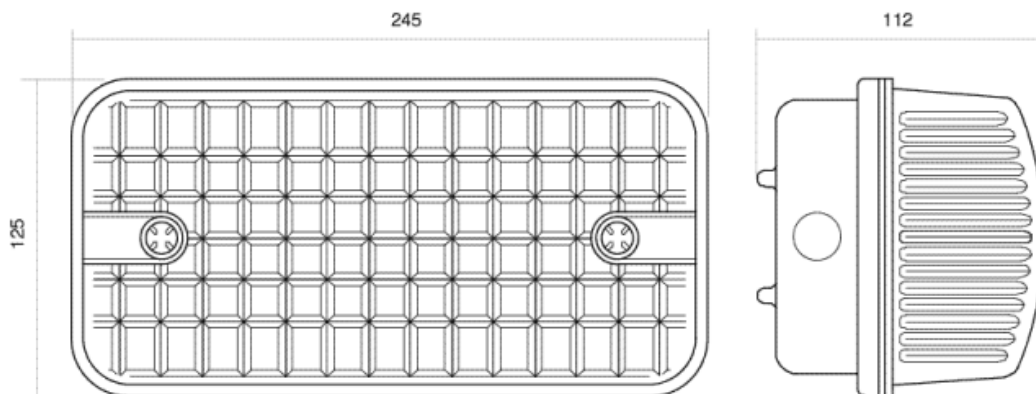

Datasheet

RS, LED Lighting Bulkhead, 230 V ac/V dc, IP64, with Red Diffuser

RS Stock 315-1195

Dimensions: (mm)

Specification

- LED Bulkhead unit
- Outstanding reliability and optical performance
- 'Fit and Forget' solution