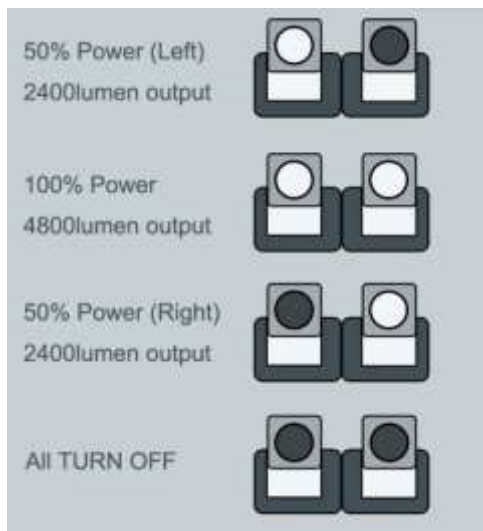

Data sheet

ENGLISH

Stock No. 122-8900(with UK plug) & 122-8902 (with EU plug)

RS PRO 60W PROTABLE LED WORK LIGHT

Specifications:

Working Power	60W
LED Chip/ Brand	COB
Lumen output	4500lm
CCT	6000K
CRI	>80
Beam Angle	120°
Power supply	100~240V 50/60Hz
Cable Type	H05RN-F, 3Gx1,0mm ²
Cable Length	3 meter
Plug Type	UK PLUG or EU plug
Connector	Fixed connector

Features:

1. Dual 2x30W Ultra Bright COB LEDs
2. Power Button with 2 settings: High/Saving mode

3. IP44 Weather Resistant and can be used different application

4. IK08 Impact Resistant Hard Case
5. Rotation angle could be 350 degree