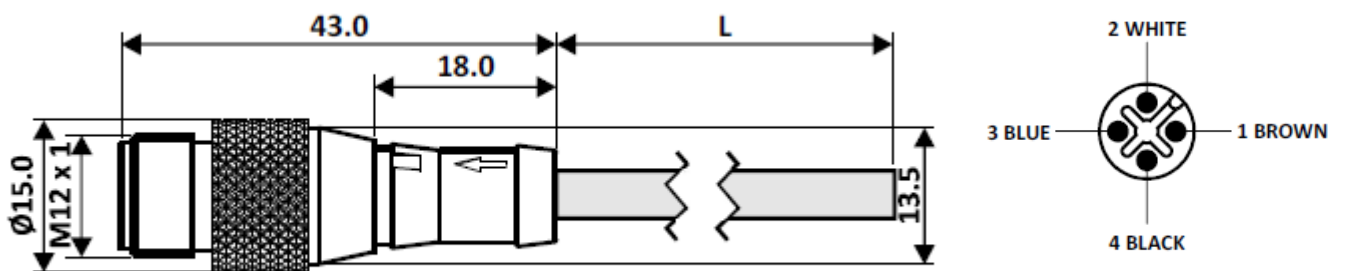

### Dimensions: (mm)

### Cable Specification

Cable Length-L	2 m
Cable Type	4 Core PUR Multi Strand
Sheath Colour	Black
Cross Section of Wire	0.34 sq. mm
Core Dia	1.3 mm
Cable Dia	$4.9 \pm 0.1 \text{ mm}$
Termination	Partially Stripped