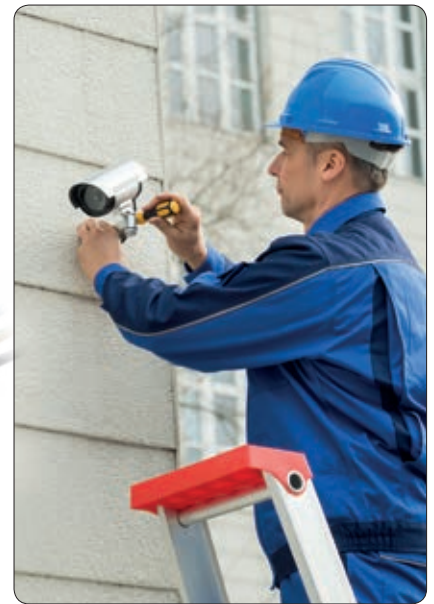

Bravo

The first "Gel-Box" with integrated connectors!

- Ready to use, quick, re-enterable!
- For rigid or flexible insulated wires from 1 a 6 mm²
- Immediately energizable
- For straight & branch connections
- For 1 or 3 cores connections
- Small, compact and transparent
- No shelf life
- Halogen free and UV resistant

Electrical performance:
CEI EN 50393 as applicable
(testing under water head
of the accessory installed in a box)

Gel: UL 94-HB 

Operating voltage: 0,6 / 1kV

Operating temperature 

Installation temperature: 
-40°C / +50°C

Fully submersible 

Can be used underground 

IPX8
OFFICIALLY
TESTED | **IMQ**

Mini Bravo

Extra-flat mini box
with terminal block.

Bravo - Self-locking connection block.

Bravo

Product	Formation and wires cross section		Pieces for package	A x B x C (mm)
	Straight or through (N° x mm ²)	Branch (N° x mm ²)		
Bravo 1-6	1 x 1 - 6	1 x 1 - 6	1 pcs/ Blister	50 x 29 x 22
Bravo 3-6	2 x 1 - 6 3 x 1 - 6	2 x 1 - 6 3 x 1 - 6	1 pcs/ Blister	53 x 49 x 22