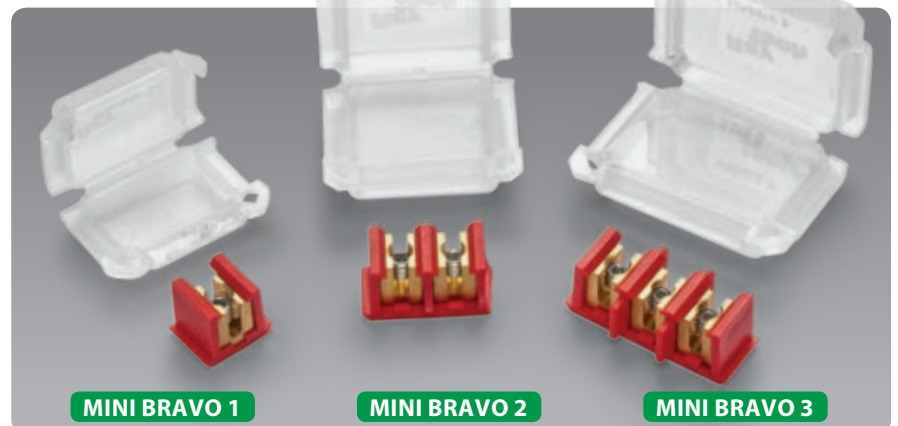

Bravo

The first "Gel-Box" with integrated connectors!

- Ready to use, quick, re-enterable!
- For rigid or flexible insulated wires from 1 a 6 mm²
- Immediately energizable
- For straight & branch connections
- For 1 or 3 cores connections
- Small, compact and transparent
- No shelf life
- Halogen free and UV resistant

Electrical performance:
CEI EN 50393 as applicable
(testing under water head
of the accessory installed in a box)

Gel: UL 94-HB 

Operating voltage: 0,6 / 1kV

Operating temperature 

Installation temperature: 
-40°C / +50°C

Fully submersible 

Can be used underground 

IPX8
OFFICIALLY
TESTED | **IMQ**

Mini Bravo

Extra-flat mini box
with terminal block.

Bravo - Self-locking connection block.

Bravo

Product	Formation and wires cross section		Pieces for package	A x B x C (mm)
	Straight or through (N° x mm ²)	Branch (N° x mm ²)		
Bravo 1-6	1 x 1 - 6	1 x 1 - 6	1 pcs/ Blister	50 x 29 x 22
Bravo 3-6	2 x 1 - 6 3 x 1 - 6	2 x 1 - 6 3 x 1 - 6	1 pcs/ Blister	53 x 49 x 22

Mini Bravo

Product	Formation and wires cross section		Pieces for package	A x B x C (mm)
	Straight or through (N° x mm ²)	Branch (N° x mm ²)		
Mini Bravo 1	1 x 1 - 4	1 x 1 - 4	3 pcs/ Blister	41 x 28 x 19
Mini Bravo 2	2 x 1 - 4	2 x 1 - 4	1 pcs/ Blister	45 x 37 x 24
Mini Bravo 3	3 x 1 - 4	3 x 1 - 4	1 pcs/ Blister	53 x 39 x 24