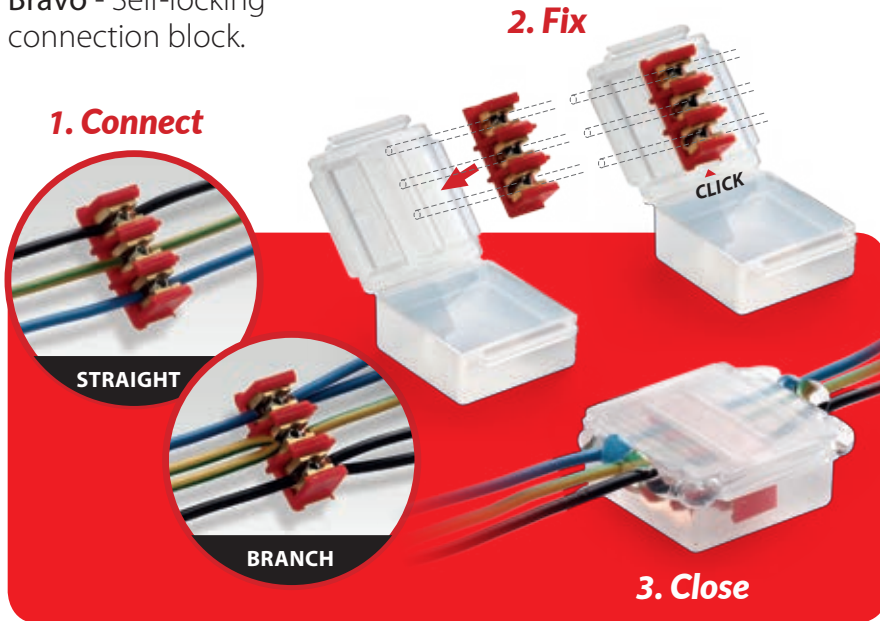

Bravo

The first "Gel-Box" with integrated connectors!

- Ready to use, quick, re-enterable!
- For rigid or flexible insulated wires from 1 a 6 mm²
- Immediately energizable
- For straight & branch connections
- For 1 or 3 cores connections
- Small, compact and transparent
- No shelf life
- Halogen free and UV resistant

Electrical performance:
CEI EN 50393 as applicable
(testing under water head
of the accessory installed in a box)

Gel: UL 94-HB 

Operating voltage: 0,6 / 1kV

Operating temperature 

Installation temperature: 
-40°C / +50°C

Fully submersible 

Can be used underground 

IPX8
OFFICIALLY
TESTED | **IMQ**

Mini Bravo

Extra-flat mini box
with terminal block.

Bravo - Self-locking connection block.

Bravo

Product	Formation and wires cross section		Pieces for package	A x B x C (mm)
	Straight or through (N° x mm ²)	Branch (N° x mm ²)		
Bravo 1-6	1 x 1 - 6	1 x 1 - 6	1 pcs/ Blister	50 x 29 x 22
Bravo 3-6	2 x 1 - 6 3 x 1 - 6	2 x 1 - 6 3 x 1 - 6	1 pcs/ Blister	53 x 49 x 22

Mini Bravo

Product	Formation and wires cross section		Pieces for package	A x B x C (mm)
	Straight or through (N° x mm ²)	Branch (N° x mm ²)		
Mini Bravo 1	1 x 1 - 4	1 x 1 - 4	3 pcs/ Blister	41 x 28 x 19
Mini Bravo 2	2 x 1 - 4	2 x 1 - 4	1 pcs/ Blister	45 x 37 x 24
Mini Bravo 3	3 x 1 - 4	3 x 1 - 4	1 pcs/ Blister	53 x 39 x 24