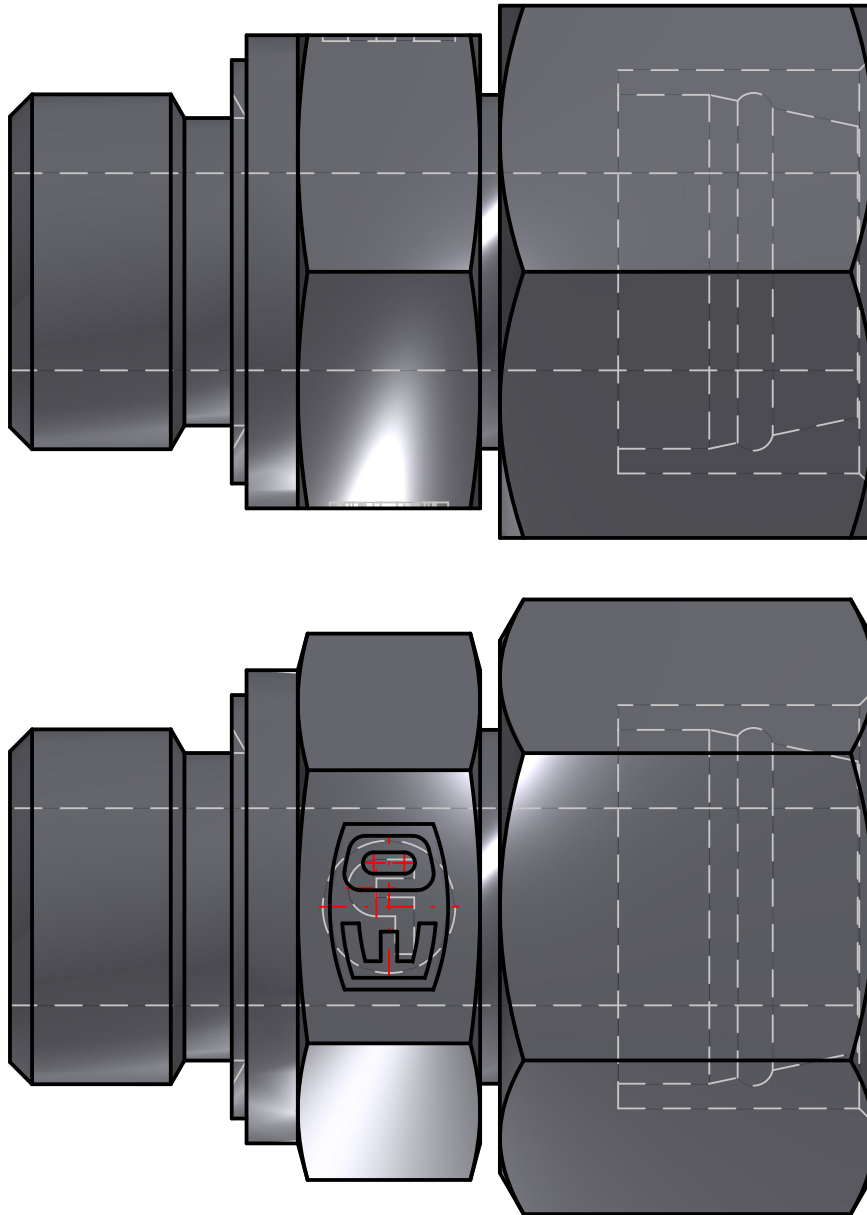

ENGINEERING YOUR SUCCESS.

Parker Hannifin Corporation
High Pressure Connectors Europe
Am Metallwerk 9
33659 Bielefeld, Germany
Ph: +49 (0) 521-4048-0
Fax: +49 (0) 521-4048-4280

PARKER High Pressure Connectors Europe Division
Ermeto DIN male stud high pressure hydraulic tube fittings

PART Number: EGE15LMEDCF

*Interactive 3D graphic, click to activate and rotate
(3D capable PDF viewer required)*

Technical Data	
Part Number	EGE15LMEDCF
Series Name	Ermeto DIN male stud high pressure hydraulic tube fittings
Series Code	Ermeto DIN male stud high pressure hydraulic tube fittings
Division ID	687614
Division Name	High Pressure Connectors Europe Division
Company	Parker Hannifin