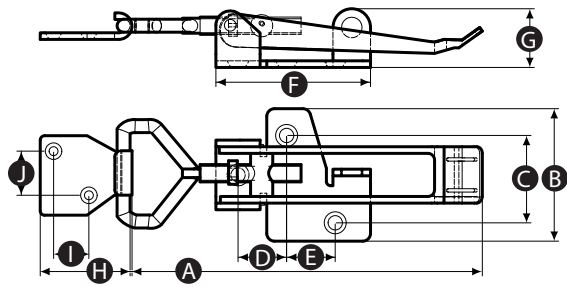

Stainless Steel Adjustable Pull Latch

Description

Stainless steel adjustable latch

Material

Stainless steel 304

Finish

Polished

Part No.	A	B	C	D	E	F	G	H	I	J
3399195	159-185	60	34	22	22	70	27	40	16	20