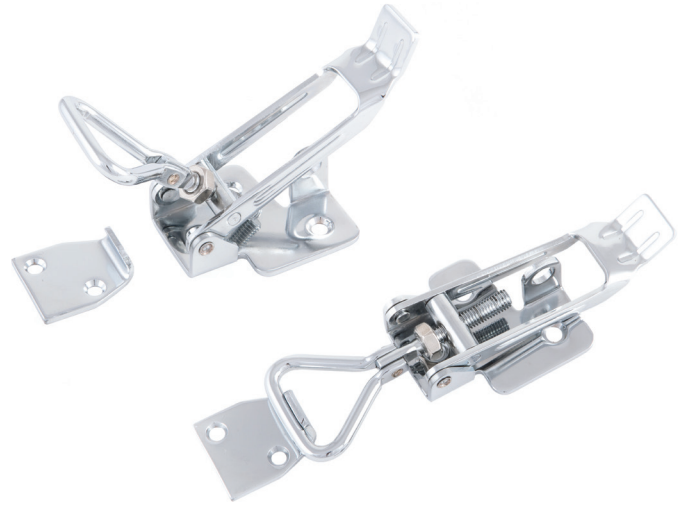

Stainless Steel Adjustable Pull Latch

Description

Stainless steel adjustable latch

Material

Stainless steel 304

Finish

Polished

Part No.	A	B	C	D	E	F	G	H	I	J
3399195	159-185	60	34	22	22	70	27	40	16	20