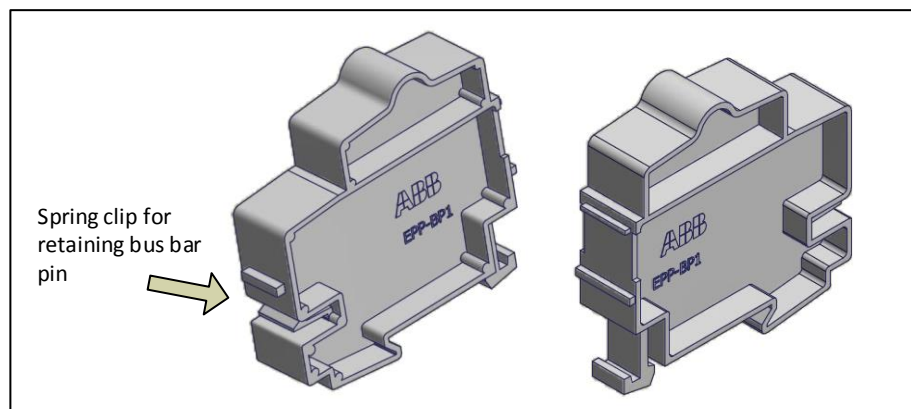

EPP-BP1

MCB Blank.

1TVS013286P0300

ABB Limited
Tower Court
Foleshill enterprise Park
Coventry
CV6 5NX
Tel. 02476 368500
Fax. 02476 364499

ABB

EPP-BP1

MCB Blank.

1TVS013286P0300