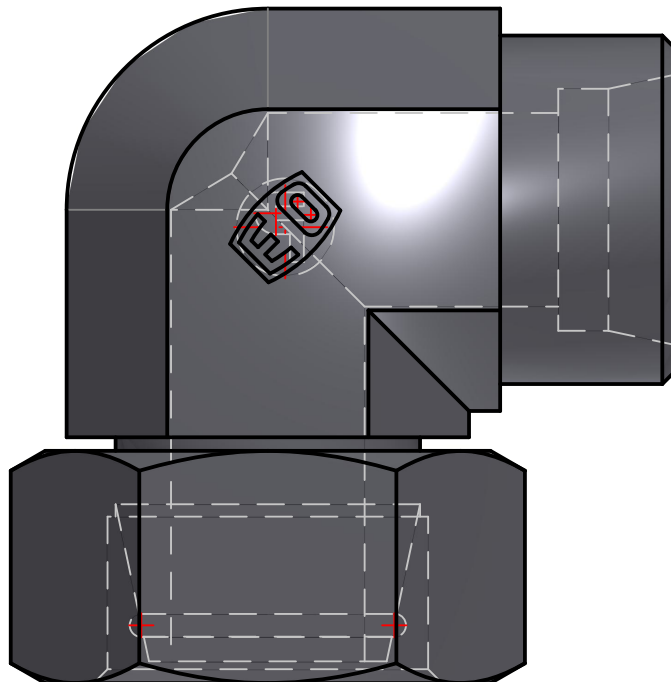

ENGINEERING YOUR SUCCESS.

Parker Hannifin Corporation
High Pressure Connectors Europe
Am Metallwerk 9
33659 Bielefeld, Germany
Ph: +49 (0) 521-4048-0
Fax: +49 (0) 521-4048-4280

PARKER High Pressure Connectors Europe Division
Ermeto DIN tube to tube swivel high pressure hydraulic tube fittings

PART Number: EW25SOMDCF

*Interactive 3D graphic, click to activate and rotate
(3D capable PDF viewer required)*

Technical Data	
Part Number	EW25SOMDCF
Series Name	Ermeto DIN tube to tube swivel high pressure hydraulic tube fittings
Series Code	Ermeto DIN tube to swivel high pressure hydraulic tube fittings
Division ID	687614
Division Name	High Pressure Connectors Europe Division
Company	Parker Hannifin