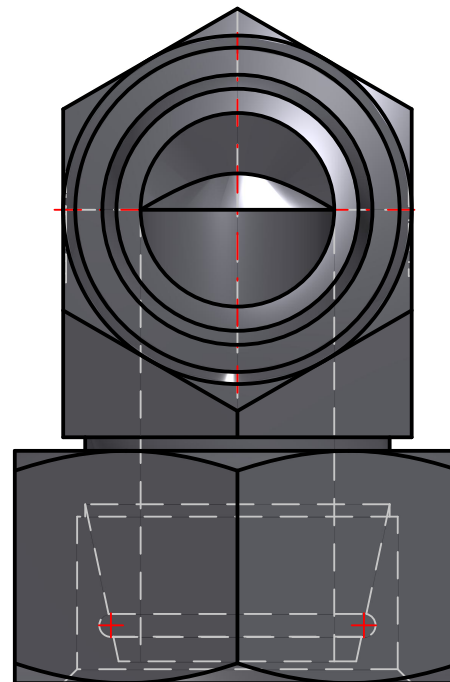

ENGINEERING YOUR SUCCESS.

Parker Hannifin Corporation
High Pressure Connectors Europe
Am Metallwerk 9
33659 Bielefeld, Germany
Ph: +49 (0) 521-4048-0
Fax: +49 (0) 521-4048-4280

PARKER High Pressure Connectors Europe Division
Ermeto DIN tube to tube swivel high pressure hydraulic tube fittings

PART Number: EW25SOMDCF

*Interactive 3D graphic, click to activate and rotate
(3D capable PDF viewer required)*

Technical Data	
Part Number	EW25SOMDCF
Series Name	Ermeto DIN tube to tube swivel high pressure hydraulic tube fittings
Series Code	Ermeto DIN tube to swivel high pressure hydraulic tube fittings
Division ID	687614
Division Name	High Pressure Connectors Europe Division
Company	Parker Hannifin