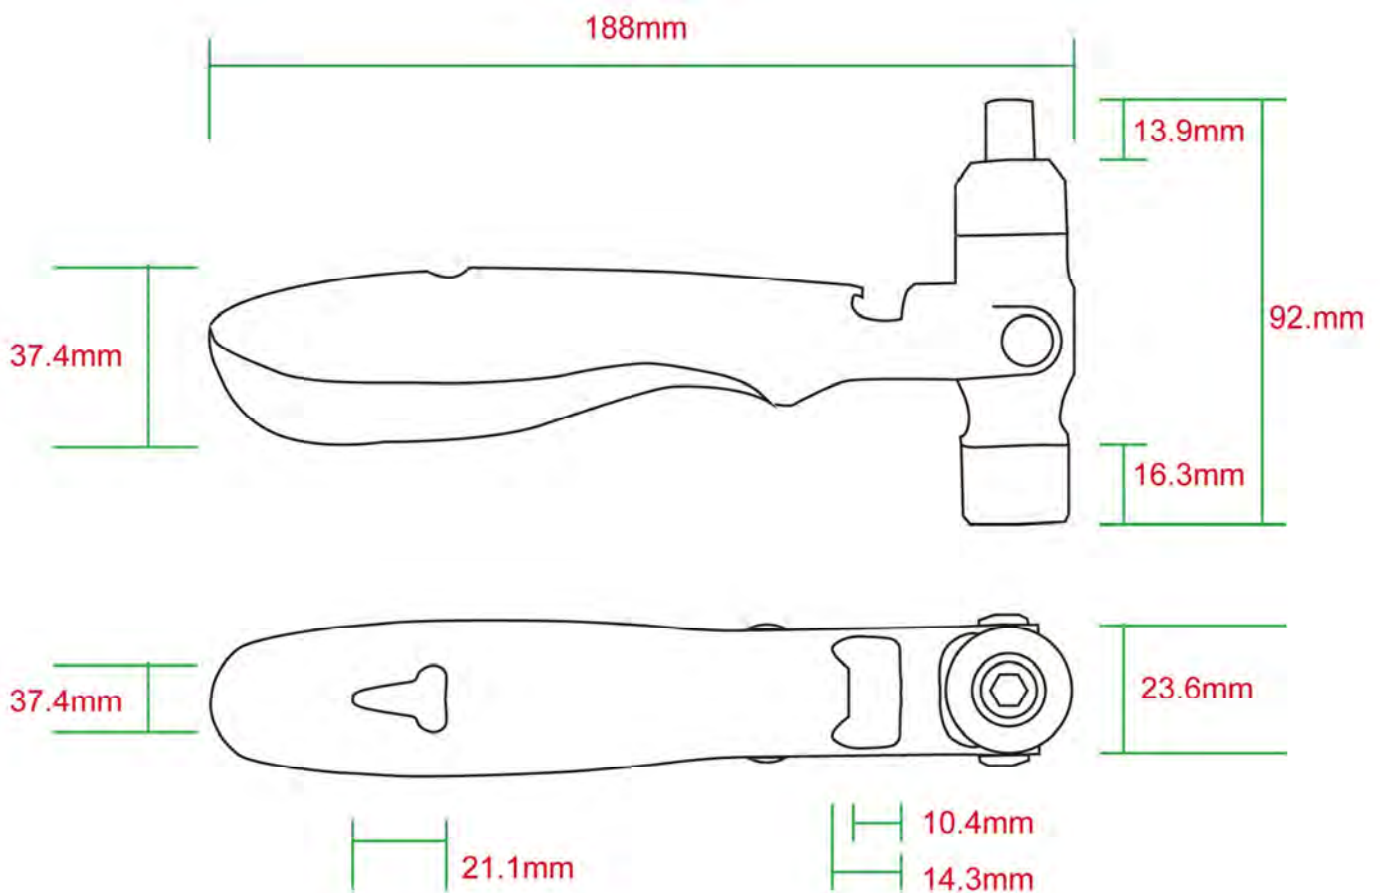

## Specifications:

**Ergonomic and rubberized soft handle.**

**Straight 180 and 90 degree angle ratchet driver provides powerful and easier operation for tightening and loosening nut and bolt.**

**Steel hammer function included.**

**Dimensions:**

**6-Popular size screwdriver bits.**

**5-1/4" Dr. Socket: 5/32", 3/16", 1/4", 9/32", 5/16" (4, 5, 6, 7, 8mm).**

**1-Screwdriver.**

**1-Hammer.**

**1-Socket adaptor.**

**Operating Instructions:**