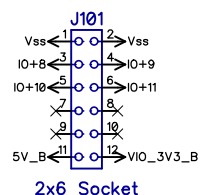

P2 mikroBUS Adapter

P2 EVAL Edge expansion socket (Dual)

2x6 Socket

2x6 Socket

MikroE MikroBUS Socket

Note: If this adapter is plugged into the P2-EVAL top edge, then P2 MISO/MOSI are aligned with the mikroBUS MISO/MOSI