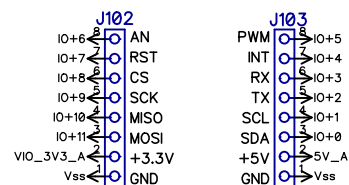

P2 mikroBUS Adapter

P2 EVAL Edge expansion socket (Dual)

2x6 Socket

2x6 Socket

MikroE MikroBUS Socket

Note: If this adapter is plugged into the P2-EVAL top edge, then P2 MISO/MOSI are aligned with the mikroBUS MISO/MOSI