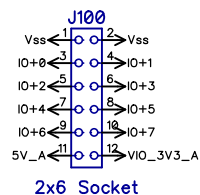

P2 mikroBUS Adapter

P2 EVAL Edge expansion socket (Dual)

2x6 Socket

2x6 Socket

MikroE MikroBUS Socket

Note: If this adapter is plugged into the P2-EVAL top edge, then P2 MISO/MOSI are aligned with the mikroBUS MISO/MOSI