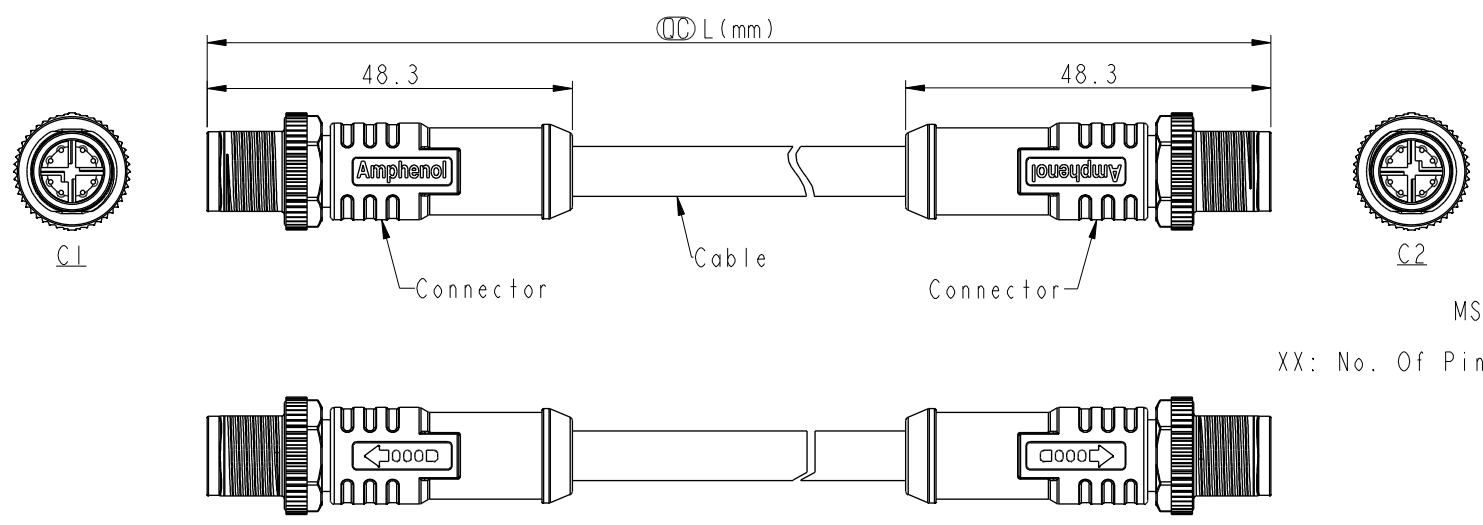

MSXSXXML-SXSML-SXXXX
 XX: No. Of Pin
 XXX: 0.5-40Meters
 A05: 0.5 Meter
 001: 01 Meter
 002: 02 Meters
 ...
 040: 40 Meters

Note:
 * RoHS Compliant
 * Ⓞ Important dimensions
 * Waterproof rate: IPX7, mated
 * Connector
 Housing: Thermoplastic, Black
 Pin: Copper alloy, Gold plated
 Nut: Metal
 Outer Mold: Thermoplastic, Black
 * Cable: CAT-6A, 26AWG*4P+AL/MY+B,
 TPU Jacket, OD 6.8mm, Green
 * Cable Length Tolerance: 0.5M < L ≤ 1M: +60/-0 mm
 1M < L ≤ 3M: +120/-0 mm
 3M < L ≤ 5M: +160/-0 mm
 5M < L ≤ 10M: ±100 mm
 10M < L ≤ 20M: ±200 mm
 20M < L ≤ 30M: ±300 mm
 30M < L ≤ 100M: ±500 mm

C1 & C2		Shield	Braid	編織	Shield	Twist
		8	Blue	藍	8	
		7	White/Blue	白/藍	7	
		6	Brown	棕	6	
		5	White/Brown	白/棕	5	
		4	Green	綠	4	
		3	White/Green	白/綠	3	
		2	Orange	橘	2	
1	White/Orange	白/橘	1	Twist		
Pin Assignment Front View		C1	Wire Color	C2	Pin Out	

UNIT:mm		TITLE	M12 X-code Double Ended		
TOLERANCE	±0.5 mm	SCALE	1:1	SIZE	A4
REV.	C	WC-REV.	A.3	SHEET	1 OF 1
		Ⓞ: Inspection item			

Amphenol LTW
 安費諾亮泰企業股份有限公司

ITEM NO	DRAWN BY	DATE
DWG NO	CHECKED BY	DATE
CUSTOMER	APPROVED BY	DATE
ALTW	Vicky	2021-02-24
	Rita	2021-02-24
	Max	2021-02-24