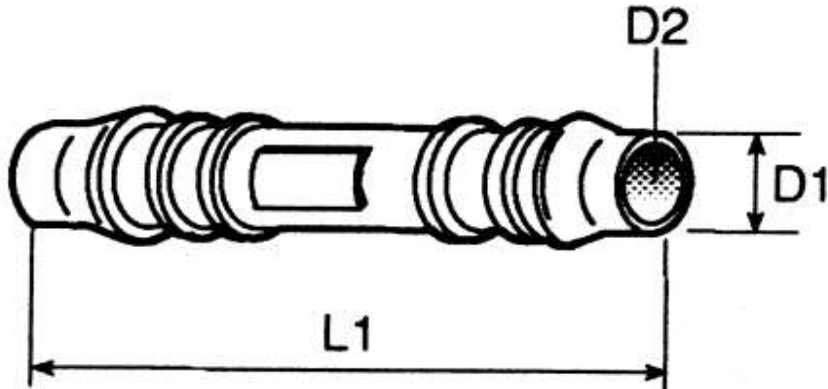

Datasheet

ENGLISH

Straight Male, POM

RS Stock number 0795354

Features

Straight Connector

These hose connectors can be fitted quickly and simply by pushing the hose directly onto the connecting parts. The ribbing of the end connectors enables the hose to sit securely.

Push-on Connectors

Acetal Resin, non- toxic, tough, lightweight, good impact and wear resistance

Deep moulded ribs, use hose clips for high pressure, positive sealing