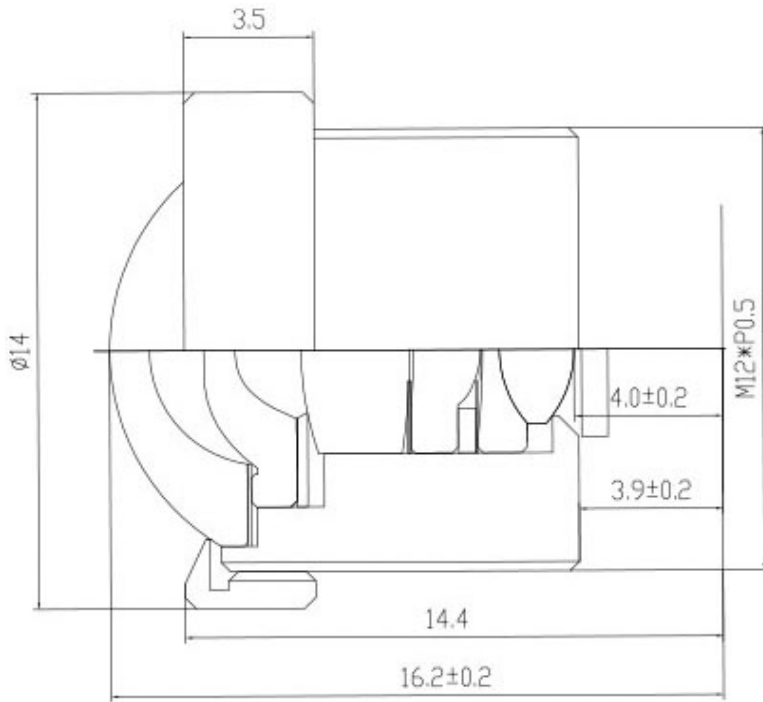

Entaniya Raspberry Pi RP-L98D

Specification

Image Circle Size	$\phi 7.0\text{mm}$
Focal Length	1.8mm
FOV	98°
F Number	F1.8
Back Focal Length	4.0mm
Mount	M12 x P0.5
Lens Configuration	Glass x 4 Plastic x 2

1/2.3" sensor

1/4" sensor