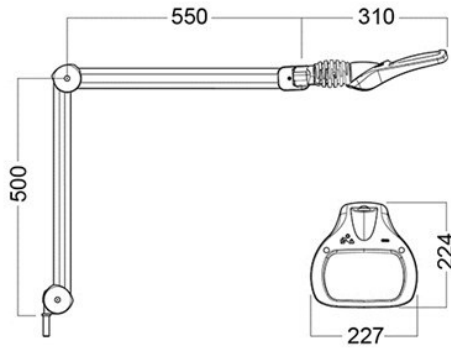

Wave LED

MEASUREMENT DRAWINGS

Wave LED