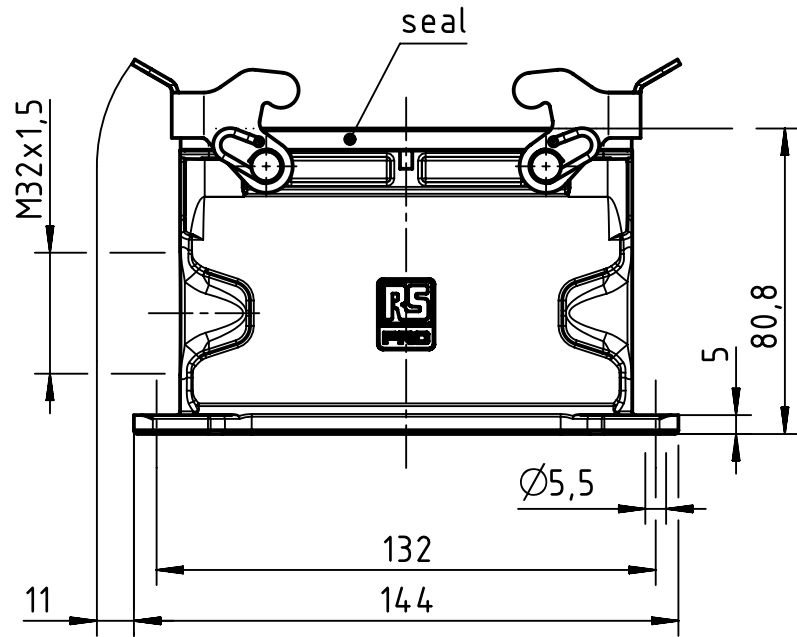

1 2 3 4 5 6

A

B

C

D

	FREE SIZE TOL':			TITLE		REV.
				RS Pro 24B surface mounted housing		A
	DRAWN BY	Limei.L	2018.3.21	SIZE	PART NUMBER	SHEET
	CHECKED BY	Andy.Y	2018.3.21	A4	1715718	1 OF 1
APPROVED. BY	Steven.W	2018.3.21	SCALE 1:2	MATERIAL:	UNIT: mm	