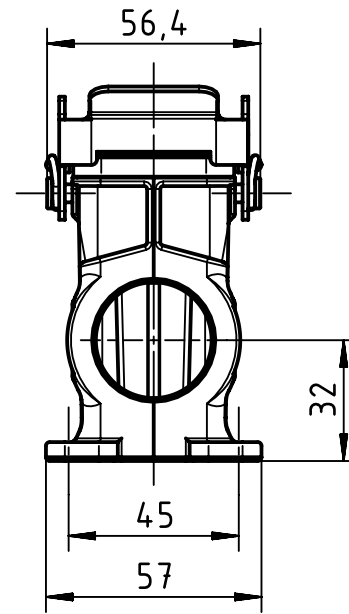

1 2 3 4 5 6

A

B

C

D

	FREE SIZE TOL':			TITLE		REV.
				RS Pro 24B surface mounted housing		A
	DRAWN BY	Limei.L	2018.3.21	SIZE	PART NUMBER	SHEET
	CHECKED BY	Andy.Y	2018.3.21	A4	1715718	1 OF 1
APPROVED. BY	Steven.W	2018.3.21	SCALE 1:2	MATERIAL:	UNIT: mm	