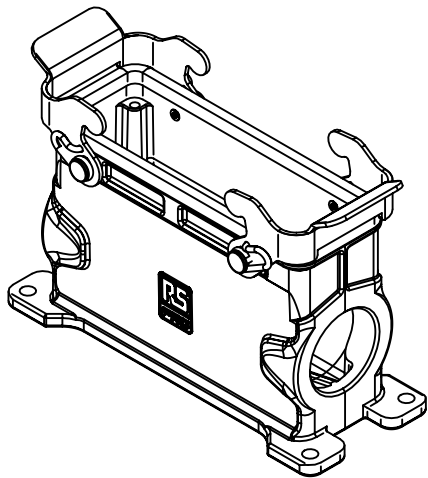

1 2 3 4 5 6

A

B

C

D

	FREE SIZE TOL':			TITLE		REV.
				RS Pro 24B surface mounted housing		A
	DRAWN BY	Limei.L	2018.3.21	SIZE	PART NUMBER	SHEET
	CHECKED BY	Andy.Y	2018.3.21	A4	1715718	1 OF 1
APPROVED. BY	Steven.W	2018.3.21	SCALE 1:2	MATERIAL:	UNIT: mm	