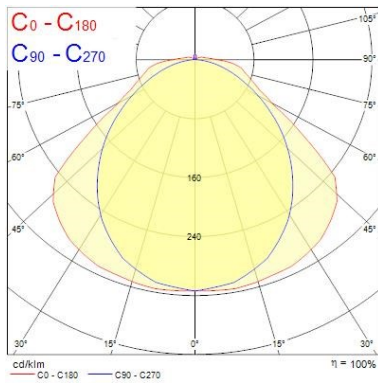

Physical data

Housing colour	Grey
IP rating	IP65
IK rating	IK08
Diffuser finish	Clear
Diffuser material	Polycarbonate
Nominal Product Length (mm)	665
Nominal Product Width (mm)	110
Nominal Product Height (mm)	78
Weight (kg)	1.18

Safety data

Dry applications use only	No
---------------------------	----

PHOTOMETRY

Distance [m]	Cone diameter [m]	E ₀ [lx]	E ₁₀ [lx]	E ₃₀ [lx]
0.5	1.17	49.4"	451	3054
	1.53	56.9"	290	
1.0	2.33	49.4"	106	733
	3.07	56.9"	65	
1.5	3.50	49.4"	47	339
	4.60	56.9"	28	
2.0	4.67	49.4"	26	191
	6.14	56.9"	16	
2.5	5.83	49.4"	17	122
	7.67	56.9"	10	
3.0	7.00	49.4"	12	85
	9.20	56.9"	7	