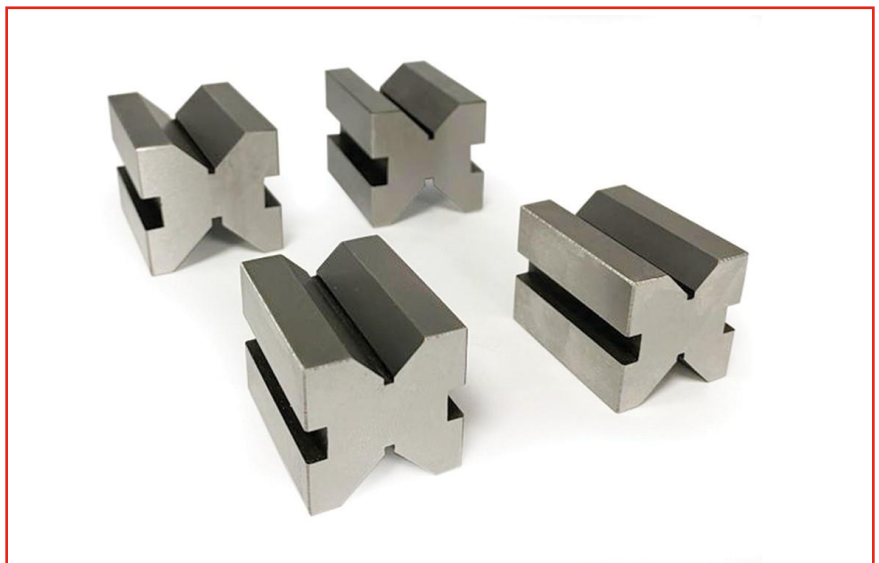

## RS Pro 4 Piece Vee Block Set

RS Stock No: 2300115

### Specifications:

Set contains 2 sizes of steel Vee Block pairs with clamps

Accuracy:

Surfaces: Square and parallel within 0.0005"

Vee Grooves: Square and parallel within 0.0005"

All other dimensions of matched pair within 0.0005"

Supplied in a tough plastic storage case

Order Code	Manufacturers Code	Description
	4905-V4	4 Piece Vee Block Set

ENGLISH