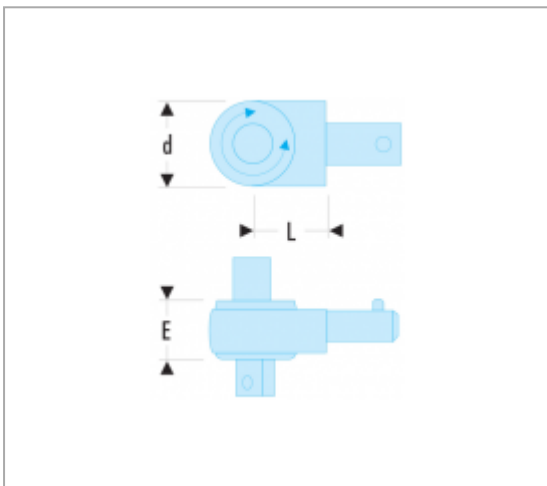

J.372 | RATCHETS - DRIVE 9 X 12 MM

Description :

- For use with pivot handle S.305P.

Informations :

	J.372
d [mm]	37
E [mm]	26
L [mm]	15
Square ["]	3/8
[g]	155