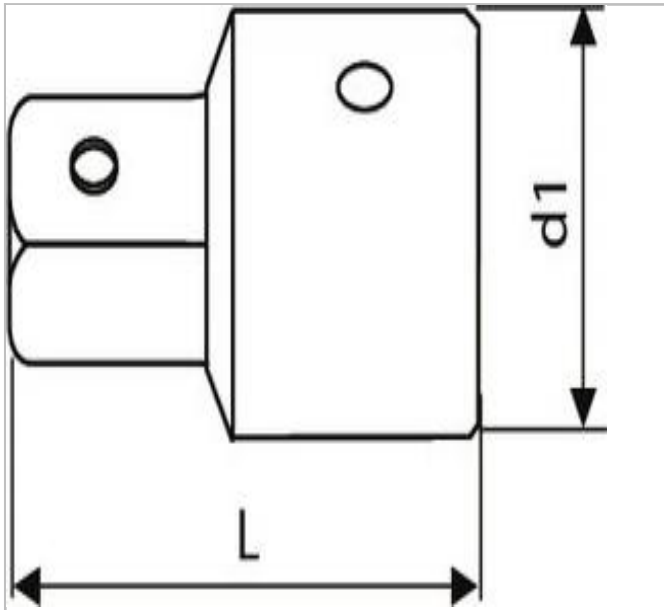

E117366 | EXPERT 3/8" to 1/2" coupler

Description:

- ISO 3316
- DIN 3123
- ISO 1174-1
- Chrome vanadium steel.
- High Chrome finish.
- For manual use.

Informations:

	E117366
Diameter D1 [mm]	18.0
Length L [mm]	36.0
Weight [Kg]	0,04