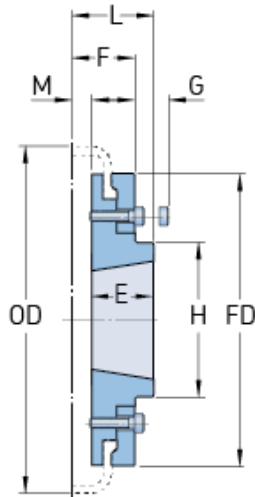

PHE F120HTBFLG

Size	120
Bushing no.	3020
Min. bore (mm)	25
Min. bore (in)	0.98
Max. bore (mm)	75
Max. bore (in)	2.95
Weight (kg)	15.9
Weight (lbs)	35.05
E (mm)	51
E (in)	2.01