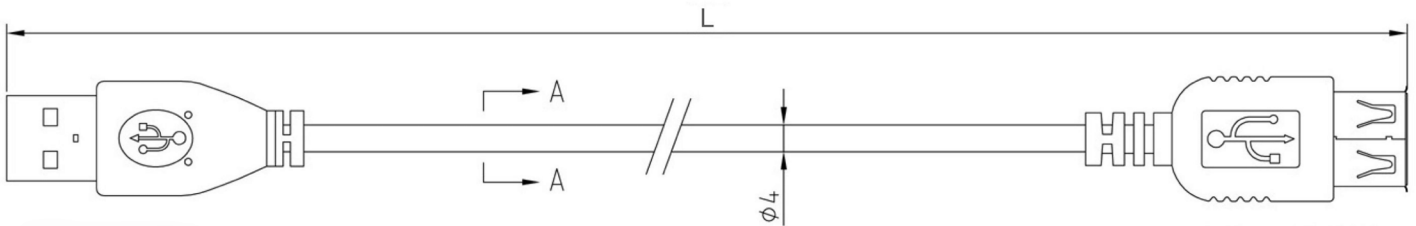

## RS PRO 25cm USB 2.0 A M - A F Extension Cable - Black

Stock number: 182-8486

EN

The RS PRO 25CM USB version 2.0 A male to A female cable has a black PVC jacket and connector hoods. The cable flex has copper wire conductors and drain wire, with an aluminium braid, foil shielding and has an outer diameter of 4mm.

The connectors are nickel and have a strain relief to help avoid the cable splitting around the edge of the boot. USB A male to A female cables are used to extend shorter cables when extra length is needed.

- 1 ————— 1
- 2 ————— 2
- 3 ————— 3
- 4 ————— 4
- Shell ————— Shell

Item Name		Description
CONDUCTOR A	Material	7/0.12mm BCX1P
CONDUCTOR B	Material	7/0.12mm BCX2C
INSULATOR	Material	PE+PVC
SHIELD	Material	AL/FOIL
BRAID	Material	64/0.12mm ALMG
Drain wire	Material	0.25mm Cu
OUTER JACKET	OD	4mm
	COLOR	BLACK