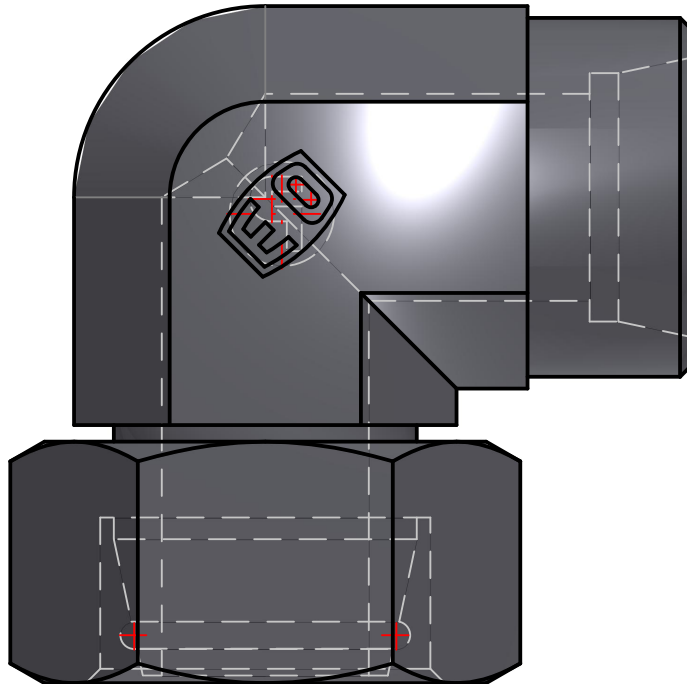

ENGINEERING YOUR SUCCESS.

Parker Hannifin Corporation  
High Pressure Connectors Europe  
Am Metallwerk 9  
33659 Bielefeld, Germany  
Ph: +49 (0) 521-4048-0  
Fax: +49 (0) 521-4048-4280

**PARKER High Pressure Connectors Europe Division**  
**Ermeto DIN tube to tube swivel high pressure hydraulic tube fittings**

PART Number: EW18LOMDCF

*Interactive 3D graphic, click to activate and rotate  
(3D capable PDF viewer required)*

Technical Data	
Part Number	EW18LOMDCF
Series Name	Ermeto DIN tube to tube swivel high pressure hydraulic tube fittings
Series Code	Ermeto DIN tube to swivel high pressure hydraulic tube fittings
Division ID	687614
Division Name	High Pressure Connectors Europe Division
Company	Parker Hannifin