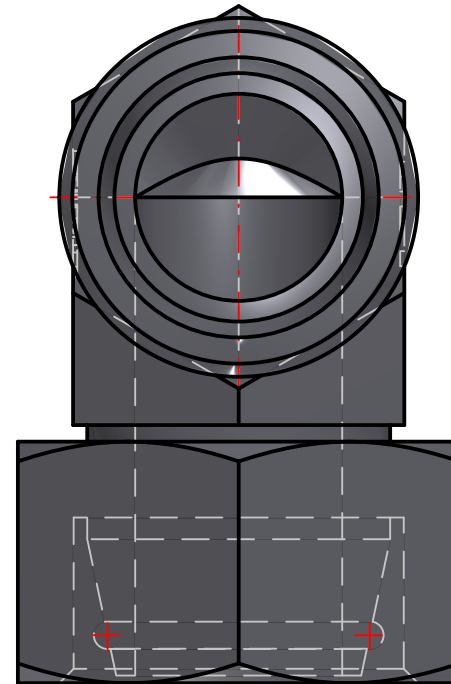

ENGINEERING YOUR SUCCESS.

Parker Hannifin Corporation  
High Pressure Connectors Europe  
Am Metallwerk 9  
33659 Bielefeld, Germany  
Ph: +49 (0) 521-4048-0  
Fax: +49 (0) 521-4048-4280

**PARKER High Pressure Connectors Europe Division**  
**Ermeto DIN tube to tube swivel high pressure hydraulic tube fittings**

PART Number: EW18LOMDCF

*Interactive 3D graphic, click to activate and rotate  
(3D capable PDF viewer required)*

Technical Data	
Part Number	EW18LOMDCF
Series Name	Ermeto DIN tube to tube swivel high pressure hydraulic tube fittings
Series Code	Ermeto DIN tube to swivel high pressure hydraulic tube fittings
Division ID	687614
Division Name	High Pressure Connectors Europe Division
Company	Parker Hannifin