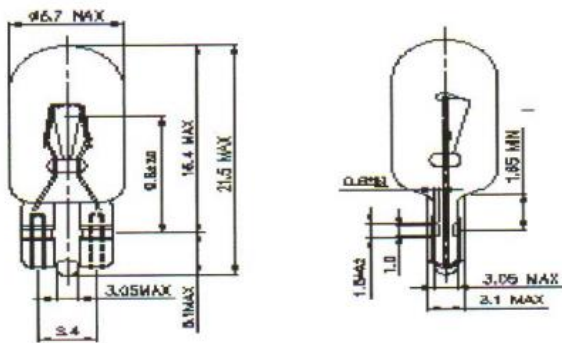

Datasheet

Clear Wedge Filament Indicator Lamp

RS Stock number 106-357

Dimensions: (mm)

Structure	
Bulb Type	T1 ¾ Clear
Bulb Diameter	$\varnothing 6.7 \text{ Max}$
Length	21.5Max
Base Type	Wedge Base

Design Characteristics	
Voltage	6.3V
Amperage	200mA \pm 10%
Luminous Flux	5.0Lm \pm 20%
Filament Type	Vacuum Type
Life Hours	20000Hours