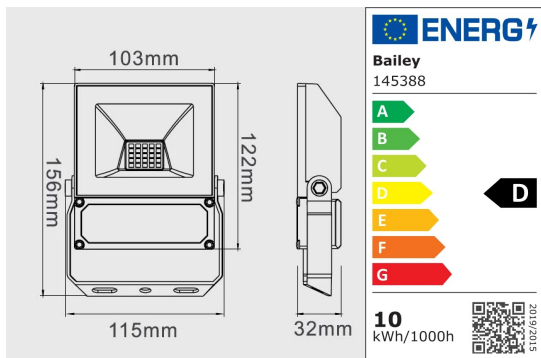

The Floodlight is also called a spotlight or construction lamp. The Led version consumes little power and lasts a long time so that they are more durable than the traditional predecessors. Can be mounted on both wall and ceiling. The housing is made of cast aluminum. As the name implies, the Low Voltage series is designed for low voltage applications (12V-36V). Comes with 140cm connection cable. Suitable for ambient temperatures from -20°C to +50°C. Consult specifications and warranty for installation.