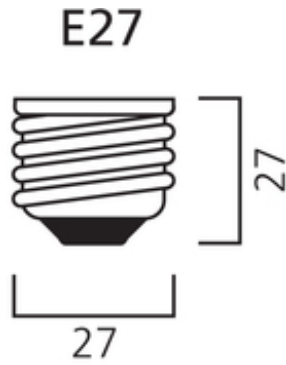

ToLEDo+ GLS

ToLEDo+ GLS Dim 12W 806LM 827 E27 SL

0026428

Electrical data

kWh per 1000 hours burning time	12
Watt (Rated) (W)	12
Watt (Nominal) (W)	12
Equivalent watt (W)	60
Voltage (V)	220-240
Lamp power factor	0.8

Physical data

Weight (kg)	0.12
Lamp Length (mm) - C/L	110
Max. Lamp Diameter (mm) - D	60
Single packaging type	Box/Sleeve
Single package dimensions (L x W x H) (cm)	11.40 x 6.40 x 6.40
Inner package dimensions (L x W x H) (cm)	20.90 x 14.10 x 14.10
Inner package net weight (kg)	0.74
Outer package dimensions (L x W x H) (cm)	74.80 x 21.70 x 31.80

ToLEDo+ GLS

ToLEDo+ GLS Dim 12W 806LM 827 E27 SL

0026428

TECHNICAL DRAWINGS

ENERGY LABEL

□