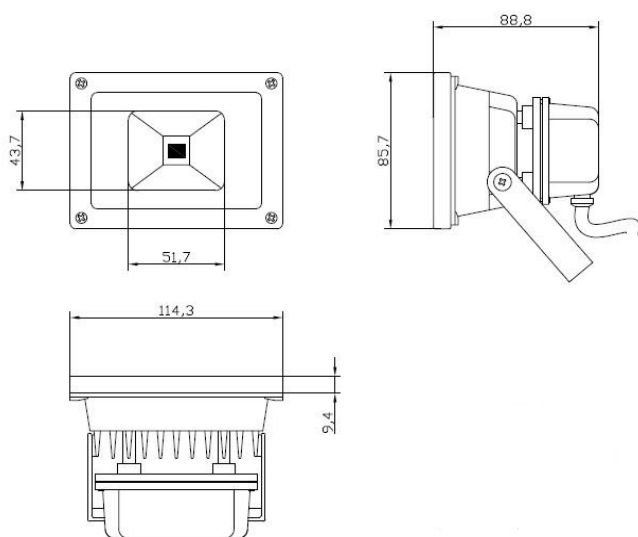

ENGLISH

Datasheet
Stock No. 170-4259
RS PRO LED Floodlight

SPECIFICATIONS	
Watt	10W
Work Voltage	AC85-265V
Configuration Size	L114.3*W88.8*H85.7mm
Light Color	warm white
Color Temperature	3000-3500K
LED Angle	120°
Led Luminous Efficiency	≥80-90 lm/w
Led Flux	≥800-900lm
Lamp's Efficiency (%)	> 90%
Life Span	50000H
Protection Degree	IP65

Certificate	CE & ROHS
-------------	-----------

Dimensions:

How to assemble:

Step 1:

Step 2:

Step 3:

Feature:

Energy-saving Lighting.