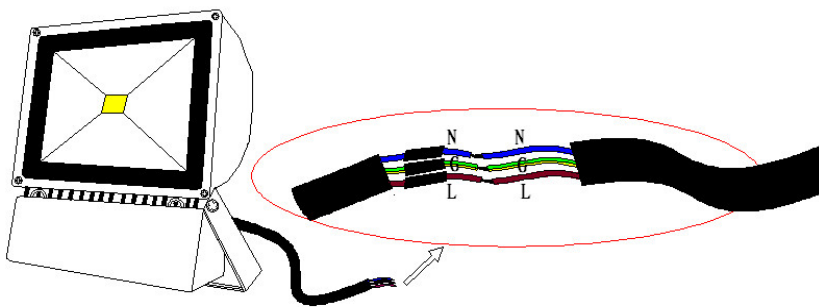

ENGLISH

Datasheet
Stock No. 170-4259
RS PRO LED Floodlight

SPECIFICATIONS	
Watt	10W
Work Voltage	AC85-265V
Configuration Size	L114.3*W88.8*H85.7mm
Light Color	warm white
Color Temperature	3000-3500K
LED Angle	120°
Led Luminous Efficiency	≥80-90 lm/w
Led Flux	≥800-900lm
Lamp's Efficiency (%)	> 90%
Life Span	50000H
Protection Degree	IP65

Certificate	CE & ROHS
-------------	-----------

Dimensions:

How to assemble:

Step 1:

Step 2:

Step 3:

Feature:

Energy-saving Lighting.