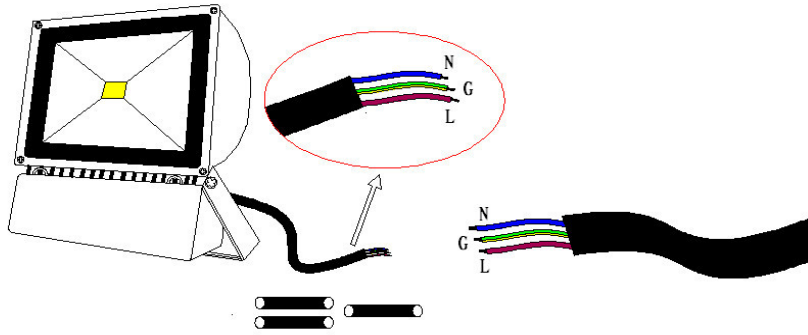

ENGLISH

Datasheet
Stock No. 170-4259
RS PRO LED Floodlight

SPECIFICATIONS	
Watt	10W
Work Voltage	AC85-265V
Configuration Size	L114.3*W88.8*H85.7mm
Light Color	warm white
Color Temperature	3000-3500K
LED Angle	120°
Led Luminous Efficiency	≥80-90 lm/w
Led Flux	≥800-900lm
Lamp's Efficiency (%)	> 90%
Life Span	50000H
Protection Degree	IP65

Certificate	CE & ROHS
-------------	-----------

Dimensions:

How to assemble:

Step 1:

Step 2:

Step 3:

Feature:

Energy-saving Lighting.