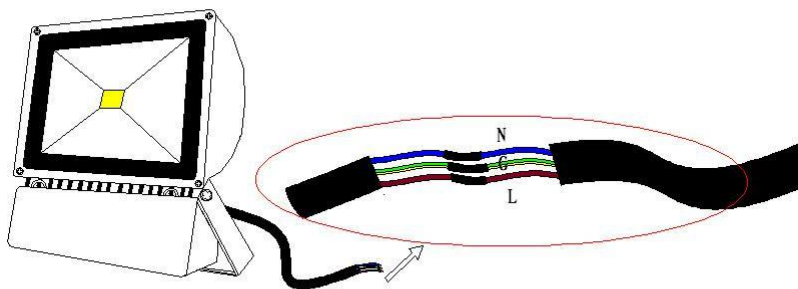

ENGLISH

Datasheet
Stock No. 170-4259
RS PRO LED Floodlight

SPECIFICATIONS	
Watt	10W
Work Voltage	AC85-265V
Configuration Size	L114.3*W88.8*H85.7mm
Light Color	warm white
Color Temperature	3000-3500K
LED Angle	120°
Led Luminous Efficiency	≥80-90 lm/w
Led Flux	≥800-900lm
Lamp's Efficiency (%)	> 90%
Life Span	50000H
Protection Degree	IP65

Certificate	CE & ROHS
-------------	-----------

Dimensions:

How to assemble:

Step 1:

Step 2:

Step 3:

Feature:

Energy-saving Lighting.