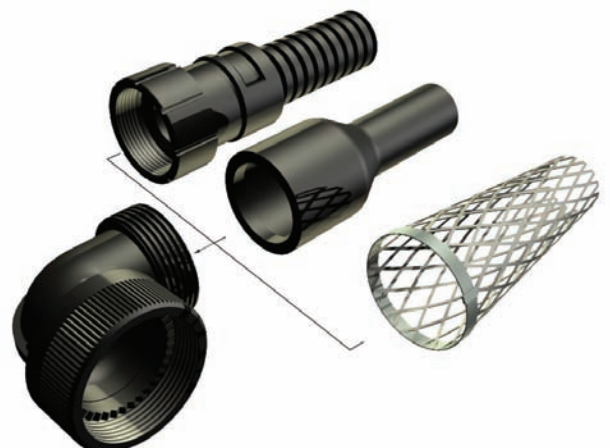

ABCIRP

90° elbow conduit heatshrink screen adapter - ECHSA (locking)

Shell Size	ØF Thread Class 2B	Ø1 Original Thread Class 2B	B Max	C Max	ØT Max	Oa Min Overlap Accessory
18	1" x 20 UNEF	1" x 20 UNEF	31.10	35.00	31.00	7.00
20	1 1/8" x 18 UNEF	1 3/16" x 18 UNEF	33.00		35.00	
22	1 1/4" x 18 UNEF		33.10		38.00	
24	1 3/8" x 18 UNEF	1 7/16" x 18 UNEF	37.90	40.00	41.00	
28	1 5/8" x 18 UNEF		37.10		48.00	
32	1 7/8" x 16 UN	1 3/4" x 18 UNS	43.10	45.00	54.00	
36	2 1/16" x 16 UNS	2" x 18 UNS	45.90	50.00	61.00	
40	2 5/16" x 16 UN	2 1/4" x 16 UN	49.00	54.60	67.00	

How to Order:
 ABBP ** ECHSA
 ** Shell Size

Note: ECHSA can be locked in multiple angles / positions.