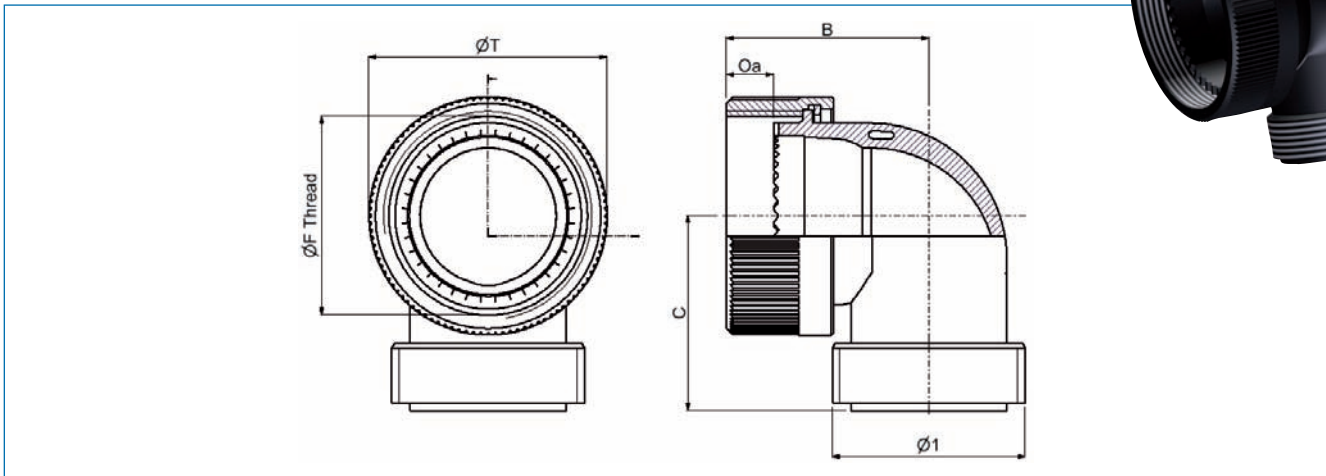

ABCIRP

90° elbow conduit heatshrink screen adapter - ECHSA (locking)

Shell Size	ØF Thread Class 2B	Ø1 Original Thread Class 2B	B Max	C Max	ØT Max	Oa Min Overlap Accessory
18	1" x 20 UNEF	1" x 20 UNEF	31.10	35.00	31.00	7.00
20	1 1/8" x 18 UNEF	1 3/16" x 18 UNEF	33.00		35.00	
22	1 1/4" x 18 UNEF		33.10		38.00	
24	1 3/8" x 18 UNEF	1 7/16" x 18 UNEF	37.90	40.00	41.00	
28	1 5/8" x 18 UNEF		37.10		48.00	
32	1 7/8" x 16 UN	1 3/4" x 18 UNS	43.10	45.00	54.00	
36	2 1/16" x 16 UNS	2" x 18 UNS	45.90	50.00	61.00	
40	2 5/16" x 16 UN	2 1/4" x 16 UN	49.00	54.60	67.00	

How to Order:
 ABBP ** ECHSA
 ** Shell Size

Note: ECHSA can be locked in multiple angles / positions.